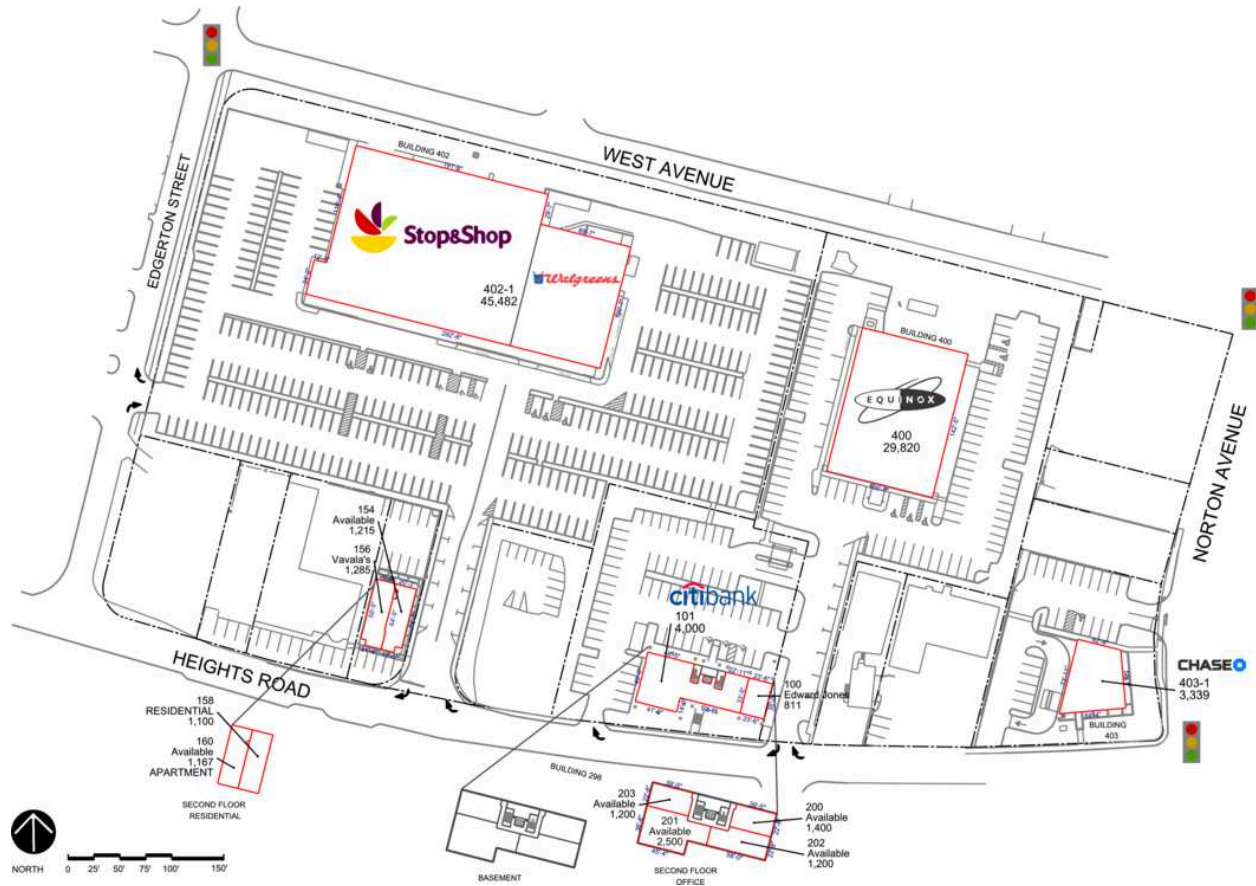

Darien

202 AVAILABLE	1,200 SF	101 Citibank	4,000 SF
203 AVAILABLE	1,200 SF	156 Vavala's	1,285 SF
154 AVAILABLE	1,215 SF	400 Equinox Fitness	29,820 SF
200 AVAILABLE	1,400 SF	402-1 Stop & Shop	45,482 SF
201 AVAILABLE	2,500 SF	403-1 JPMorgan Chase Bank	3,339 SF
100 Edward Jones	811 SF		