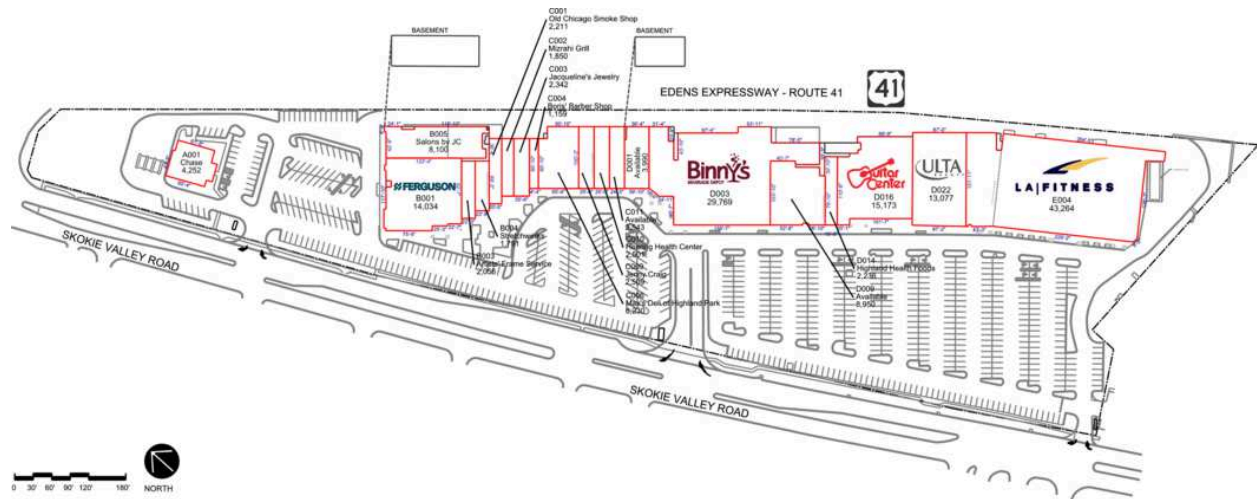

Crossroads Shopping Center

C011 AVAILABLE	2,543 SF	C003 Jacqueline's Jewelry	2,342 SF
D001 AVAILABLE	3,990 SF	C004 Boris' Barber Shop	1,159 SF
D009 AVAILABLE	8,950 SF	C006 Max's Deli of Highland Park	6,230 SF
A001 Chase	4,252 SF	C009 Jenny Craig	2,509 SF
B001, B002 Ferguson Bath, Kitchen & Lighting	14,034 SF	C010 Hearing Health Center	2,501 SF
B003 Artists' Frame Service	2,056 SF	D003 Binny's	29,769 SF
B004 Stretchwerks	1,791 SF	D014 Highland Health Foods	2,236 SF
B005 Salons by JC	8,100 SF	D016 Guitar Center	15,173 SF
C001 Old Chicago Smoke Shop	2,211 SF	D022 ULTA Beauty	13,077 SF
C002 Mizrahi Grill	1,850 SF	E004 L.A. Fitness	43,264 SF