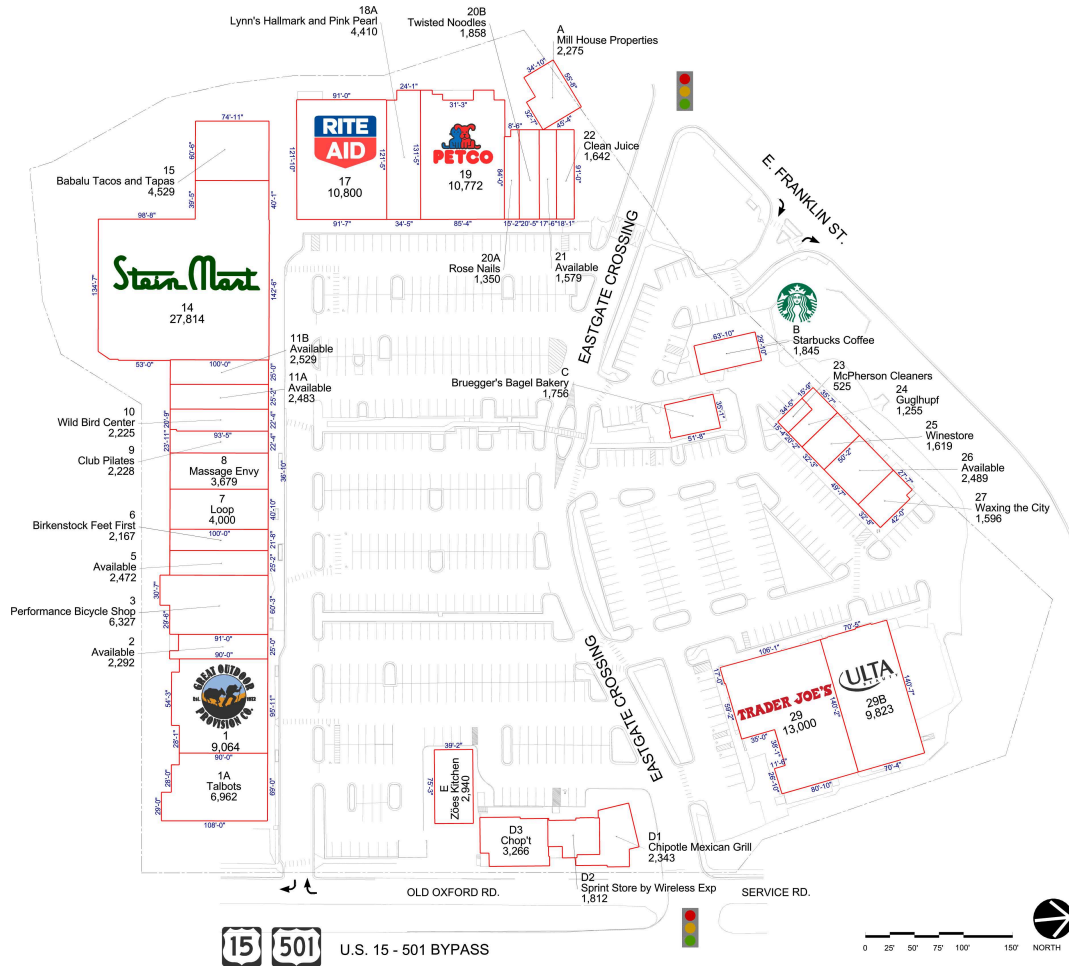

# Eastgate Crossing

21 AVAILABLE	1,579 SF	1A Talbots	6,962 SF
2 AVAILABLE	2,292 SF	3 Performance Bicycle Shop	6,327 SF
5 AVAILABLE	2,472 SF	6 Birkenstock Feet First	2,167 SF
11A AVAILABLE	2,483 SF	7 Loop	4,000 SF
26 AVAILABLE	2,489 SF	8 Massage Envy	3,679 SF
11B AVAILABLE	2,529 SF	9 Club Pilates	2,228 SF
A Mill House Properties	2,275 SF	10 Wild Bird Center	2,225 SF
B Starbucks	1,845 SF	14 Stein Mart	27,814 SF
C Bruegger's Bagel Bakery	1,756 SF	15 Babalu Tacos and Tapas	4,529 SF
D1 Chipotle Mexican Grill	2,343 SF	17 Rite Aid	10,800 SF
D2 Sprint Store by Wireless Exp	1,812 SF	18A Lynn's Hallmark and Pink Pearl	4,410 SF
D3 Chop't	3,266 SF	19 Petco	10,772 SF
E Zoes Kitchen	2,940 SF	20A Rose Nails	1,350 SF
1 Great Outdoor Provision Co.	9,064 SF	20B Twisted Noodles	1,858 SF

# Eastgate Crossing

---

22 Clean Juice	1,642 SF	27 Waxing the City	1,596 SF
23 McPherson Cleaners	525 SF	29 Trader Joe's	13,000 SF
24 Guglhupf	1,255 SF	29B ULTA Beauty	9,823 SF
25 Winestore	1,619 SF		