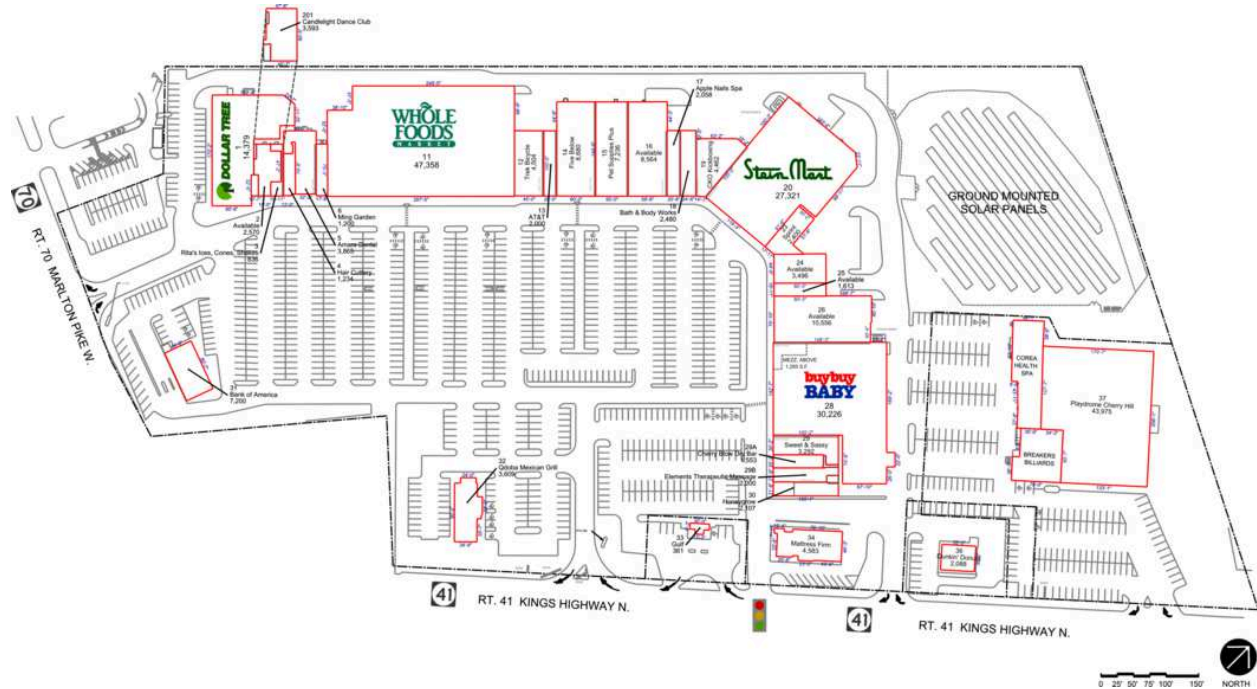

Ellisburg Shopping Center

25 AVAILABLE	1,613 SF	15 Pet Supplies Plus	7,236 SF
2 AVAILABLE	2,570 SF	17 Apple Nails Spa	2,058 SF
24 AVAILABLE	3,496 SF	18 Bath & Body Works	2,480 SF
16 AVAILABLE	8,564 SF	19 CKO Kickboxing	4,462 SF
26 AVAILABLE	10,556 SF	20 Stein Mart	27,321 SF
1 Dollar Tree	14,379 SF	23 Sprint	2,400 SF
3 Rita's Ices, Cones, Shakes	836 SF	28 Buy Buy Baby	30,226 SF
4 Hair Cuttery	1,234 SF	29 Sweet & Sassy	3,292 SF
5 Amara Dental	3,865 SF	29A Cherry Blow Dry Bar	1,553 SF
6 Ming Garden	1,200 SF	29B Elements Therapeutic Massage	2,000 SF
11 Whole Foods Market	47,358 SF	30 Honeygrow	2,107 SF
12 Trek Bicycle	4,504 SF	31 Bank of America	7,200 SF
13 AT&T	2,000 SF	32 Qdoba Mexican Grill	3,609 SF
14 Five Below	8,680 SF	33 Gulf	361 SF

Ellisburg Shopping Center

34 Mattress Firm	4,583 SF	37 Playdrome Cherry Hill	43,975 SF
36 Dunkin' Donuts	2,088 SF	201 Candlelight Dance Club	3,593 SF