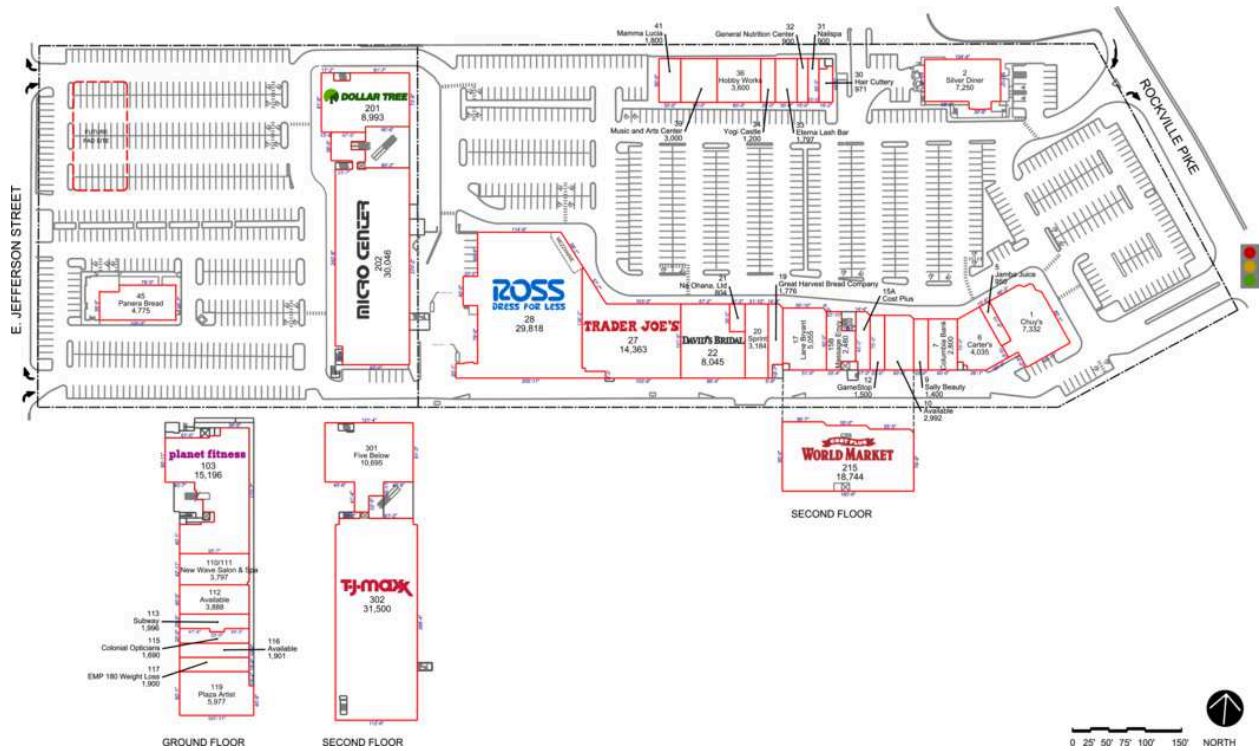

# Federal Plaza

|                                |           |                             |           |
|--------------------------------|-----------|-----------------------------|-----------|
| 116 AVAILABLE                  | 1,901 SF  | 20 Sprint                   | 3,184 SF  |
| 10 AVAILABLE                   | 2,992 SF  | 21 Na Ohana, Ltd            | 804 SF    |
| 112 AVAILABLE                  | 3,888 SF  | 22 David's Bridal           | 8,045 SF  |
| 1 Chuy's                       | 7,332 SF  | 27 Trader Joe's             | 14,363 SF |
| 2 Silver Diner                 | 7,250 SF  | 28 Ross Dress for Less      | 29,818 SF |
| 5 Jamba Juice                  | 950 SF    | 30 Hair Cuttery             | 971 SF    |
| 6 Carter's                     | 4,035 SF  | 31 Nails Spa                | 900 SF    |
| 7 Columbia Bank                | 2,800 SF  | 32 General Nutrition Center | 900 SF    |
| 9 Sally Beauty                 | 1,400 SF  | 33 Eterna Lash Bar          | 1,797 SF  |
| 12 GameStop                    | 1,500 SF  | 34 Yogi Castle              | 1,200 SF  |
| 15A, 215 Cost Plus             | 18,744 SF | 36 Hobby Works              | 3,600 SF  |
| 15B Message Envoy              | 2,480 SF  | 39 Music and Arts Center    | 3,000 SF  |
| 17 Lane Bryant                 | 5,055 SF  | 41 Mamma Lucia              | 1,800 SF  |
| 19 Great Harvest Bread Company | 1,776 SF  | 45 Panera Bread             | 4,775 SF  |

# Federal Plaza

---

|                              |           |                  |           |
|------------------------------|-----------|------------------|-----------|
| 103 Planet Fitness           | 15,196 SF | 119 Plaza Artist | 5,977 SF  |
| 110/111 New Wave Salon & Spa | 3,797 SF  | 201 Dollar Tree  | 8,993 SF  |
| 113 Subway                   | 1,996 SF  | 202 Micro Center | 30,046 SF |
| 115 Colonial Opticians       | 1,690 SF  | 301 Five Below   | 10,695 SF |
| 117 EMP 180 Weight Loss      | 1,900 SF  | 302 TJ Maxx      | 31,500 SF |