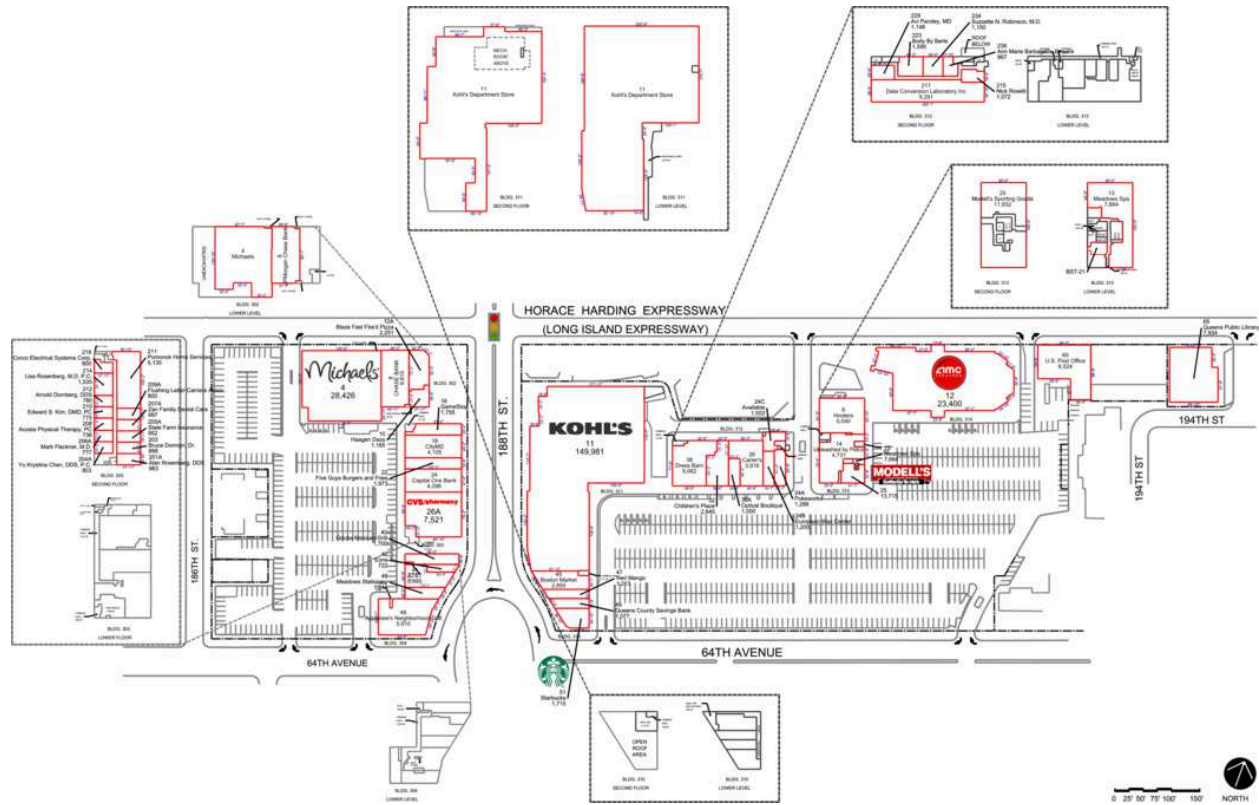

Fresh Meadows Place

24C AVAILABLE	1,002 SF	24A Pokeworks	1,286 SF
4 Michaels	28,426 SF	24B European Wax Center	1,200 SF
8 Chase Bank	9,815 SF	25 Modell's Sporting Goods	13,715 SF
9 Hooters	5,040 SF	26 Carter's	3,916 SF
10 Haagen Dazs	1,165 SF	26A CVS	7,521 SF
11 Kohl's	149,981 SF	30A Optical Boutique	1,000 SF
12 AMC Theatres	23,400 SF	32 Children's Place	2,645 SF
12A Blaze Fast Fire'd Pizza	2,251 SF	38 Dress Barn	5,062 SF
13 Meadows Spa	7,664 SF	40 Qdoba Mexican Grill	1,700 SF
14 Unleashed by Petco	4,731 SF	42 Eons	722 SF
16 GameStop	1,755 SF	44 AT&T	2,685 SF
18 CityMD	4,105 SF	45 Boston Market	2,855 SF
22 Five Guys Burgers & Fries	1,973 SF	46 Meadows Stationery	1,244 SF
24 Capital One	4,096 SF	47 Red Mango	1,213 SF

Fresh Meadows Place

48 Applebee's Neighborhood Grill	5,910 SF	209A Flushing Letter Carriers Assoc	800 SF
49 Queens County Savings Bank	1,077 SF	210 Edward S. Kim, DMD, PC	775 SF
51 Starbucks	1,715 SF	211 Pomonok Home Services	5,135 SF
60 U.S. Post Office	6,524 SF	212 Arnold Dornberg, DDS	780 SF
65 Queens Public Library	7,934 SF	214 Lisa Rosenberg, M.D. P.C.	1,535 SF
201A Alan Rosenberg, DDS	983 SF	215 Nick Roselli	1,072 SF
203 Bruce Dorman, Dr.	998 SF	217 Data Conversion Laboratory Inc	9,291 SF
204A Yu Krystina Chen, DDS, P.C.	803 SF	218 Corzo Electrical Systems Corp.	800 SF
205A State Farm Insurance	952 SF	223 Body By Berle	1,595 SF
206A Mark Fleckner, M.D.	777 SF	229 Avi Pandey, MD	1,148 SF
207A Zan Family Dental Care	997 SF	234 Suzzette N. Robinson, M.D.	1,150 SF
208 Acosta Physical Therapy, PC	736 SF	236 Ann Marie Barbagallo, Esquire	867 SF