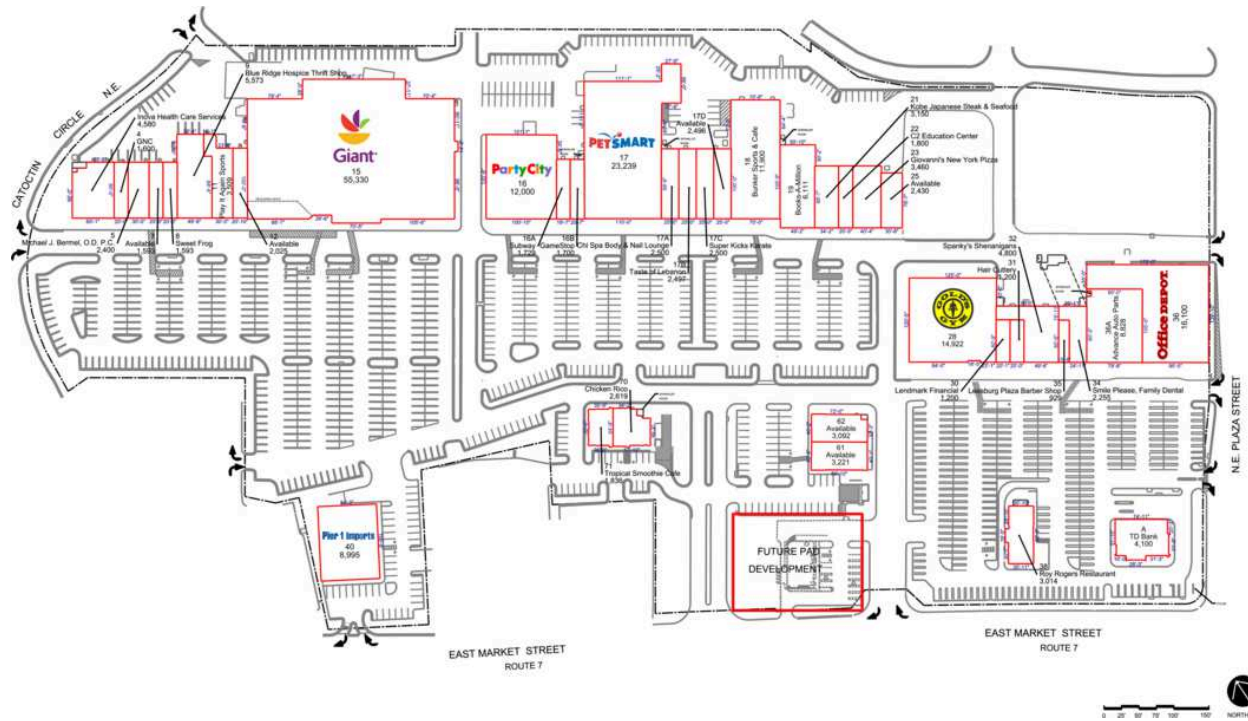

Leesburg Plaza

7 AVAILABLE	1,593 SF	15 Giant Food	55,330 SF
39 AVAILABLE	1,620 SF	16 Party City	12,000 SF
12 AVAILABLE	2,025 SF	16A Subway	1,729 SF
25 AVAILABLE	2,430 SF	16B GameStop	1,700 SF
17D AVAILABLE	2,496 SF	17 PetSmart	23,239 SF
62 AVAILABLE	3,092 SF	17A Chi Spa Body & Nail Lounge	2,500 SF
61 AVAILABLE	3,221 SF	17B Taste of Lebanon	2,497 SF
A TD Bank	4,100 SF	17C Super Kicks Karate	2,500 SF
1 Inova Health Care Services	4,580 SF	18 Bunker Sports & Cafe	11,900 SF
4 GNC	1,600 SF	19 Books-A-Million	6,111 SF
5 Michael J. Bermel, O.D. P.C.	2,400 SF	21 Kobe Japanese Steak & Seafood	3,150 SF
8 Sweet Frog	1,593 SF	22 C2 Education Center	1,800 SF
9 Blue Ridge Hospice Thrift Shop	5,573 SF	23 Giovanni's New York Pizza	3,460 SF
11 Play it again Sports	3,509 SF	28 Reserved	14,922 SF

Leesburg Plaza

30 Lendmark Financial	1,200 SF	36A Advance Auto Parts	8,828 SF
31 Hair Cuttery	1,200 SF	38 Roy Rogers Restaurant	3,014 SF
32 Spanky's Shenanigans	4,800 SF	39 Starbucks	1,674 SF
34 Smile Please, Family Dental	2,255 SF	40 Pier 1 Imports	8,995 SF
35 Leesburg Plaza Barber Shop	929 SF	70 Chicken Rico	2,619 SF
36 Office Depot	16,100 SF	71 Tropical Smoothie Cafe	1,836 SF