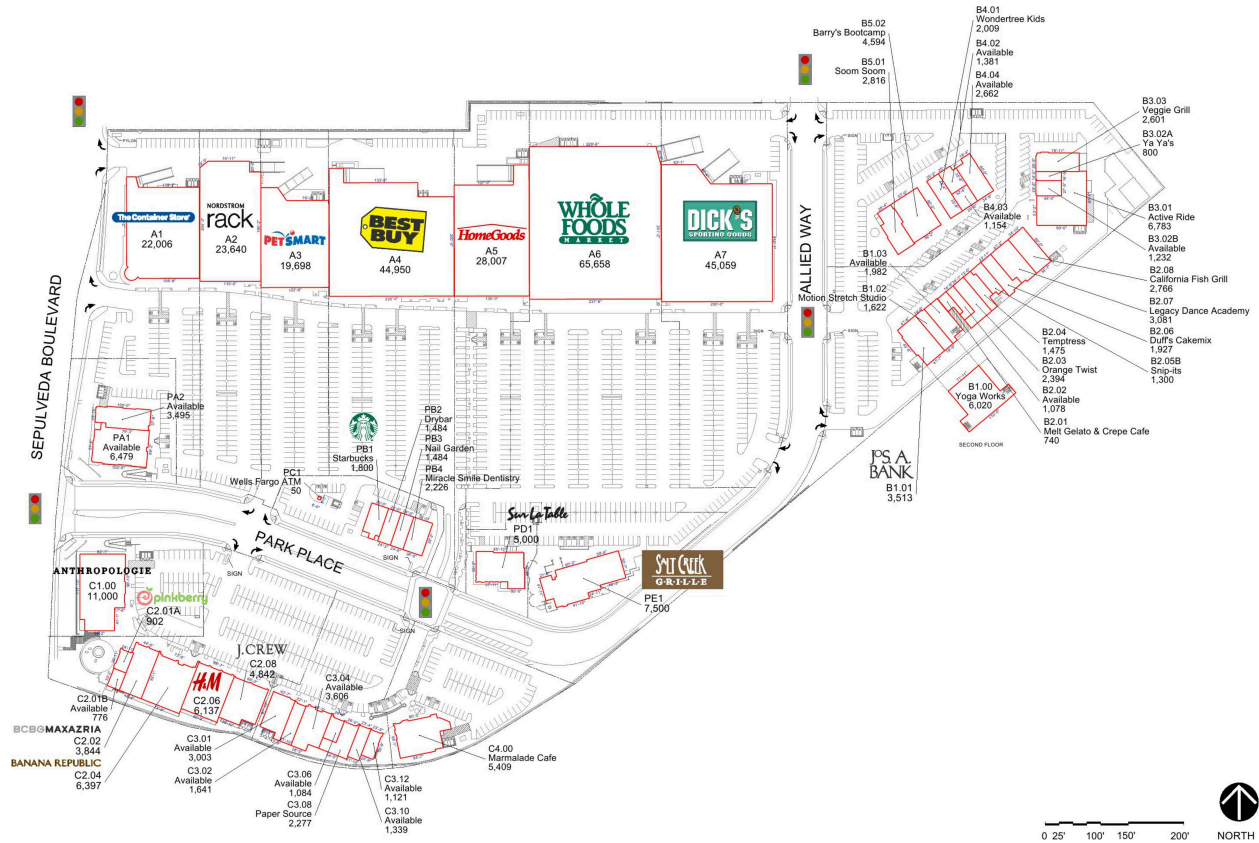

Plaza El Segundo

C2.01B AVAILABLE	776 SF	PA1 AVAILABLE	6,479 SF
B2.02 AVAILABLE	1,078 SF	A1 Container Store	22,006 SF
C3.06 AVAILABLE	1,084 SF	A2, A2P Nordstrom Rack	23,640 SF
C3.12 AVAILABLE	1,121 SF	A3 PetSmart	19,698 SF
B4.03 AVAILABLE	1,154 SF	A4 Best Buy	44,950 SF
B3.02B AVAILABLE	1,232 SF	A5 HomeGoods	28,007 SF
C3.10 AVAILABLE	1,339 SF	A6 Whole Foods Market	65,658 SF
B4.02 AVAILABLE	1,381 SF	A7 Dick's Sporting Goods	45,059 SF
C3.02 AVAILABLE	1,641 SF	B1.00 Yoga Works	6,020 SF
B1.03 AVAILABLE	1,982 SF	B1.01 Jos. A. Bank Clothiers	3,513 SF
B4.04 AVAILABLE	2,662 SF	B1.02 Motion Stretch Studio	1,622 SF
C3.01 AVAILABLE	3,003 SF	B2.01 Melt Gelato & Crepe Cafe	740 SF
PA2 AVAILABLE	3,495 SF	B2.03 Orange Twist	2,394 SF
C3.04 AVAILABLE	3,606 SF	B2.04 Temptress	1,475 SF

Plaza El Segundo

B2.05B Snip-Its	1,300 SF	C2.04 Banana Republic	6,397 SF
B2.06 Duff's Cakemix	1,927 SF	C2.06 H & M	6,137 SF
B2.07 Legacy Dance Academy	3,081 SF	C2.08 J. Crew	4,842 SF
B2.08 California Fish Grill	2,766 SF	C3.08 Paper Source	2,277 SF
B3.01 Active Ride	6,783 SF	C4.00 Marmalade Cafe	5,409 SF
B3.02A Ya Ya's	800 SF	PB1 Starbucks	1,800 SF
B3.03 Veggie Grill	2,601 SF	PB2 DryBar	1,484 SF
B4.01 Wondertree Kids	2,009 SF	PB3 Nail Garden	1,484 SF
B5.01 Soom Soom	2,816 SF	PB4 Miracle Smile Dentistry	2,226 SF
B5.02 Barry's Bootcamp	4,594 SF	PC1 Wells Fargo ATM	50 SF
C1.00 Anthropologie	11,000 SF	PD1 Sur La Table	5,000 SF
C2.01A Pinkberry	902 SF	PE1 Salt Creek Grille	7,500 SF
C2.02 BCBG Max Azria	3,844 SF		