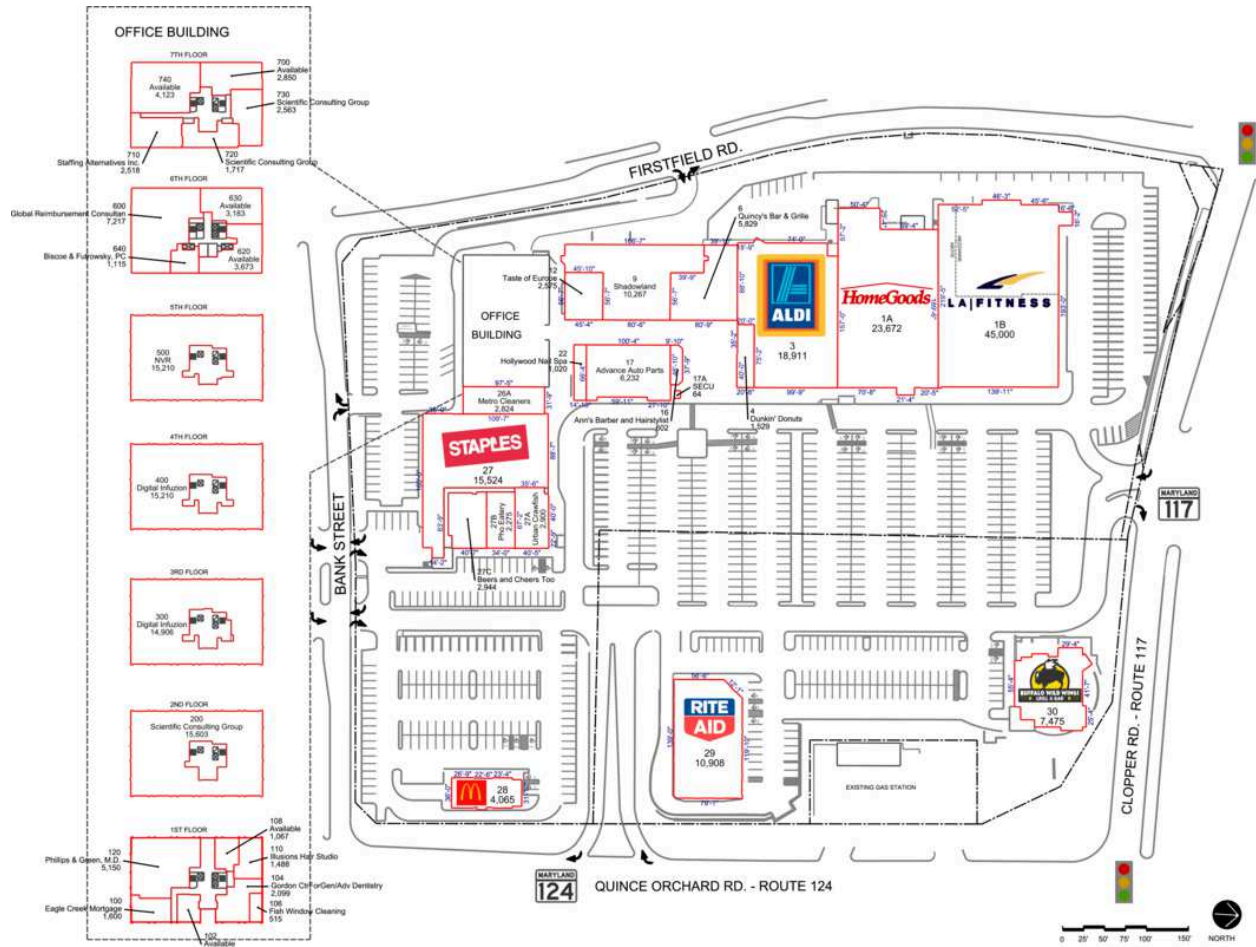

Quince Orchard

102 AVAILABLE	891 SF	17 Advance Auto Parts	6,232 SF
108 AVAILABLE	1,067 SF	17A SECU	64 SF
700 AVAILABLE	2,850 SF	22 Hollywood Nail Spa	1,020 SF
630 AVAILABLE	3,183 SF	26A Metro Cleaners	2,824 SF
620 AVAILABLE	3,673 SF	27 Staples	15,524 SF
740 AVAILABLE	4,123 SF	27A Urban Crawfish	2,900 SF
1A HomeGoods	23,672 SF	27B Pho Eatery	2,275 SF
1B L.A. Fitness	45,000 SF	27C Beers and Cheers Too	2,944 SF
3 Aldi	18,911 SF	28 McDonald's	4,065 SF
4 Dunkin' Donuts	1,529 SF	29 Rite Aid	10,908 SF
6 Quincy's Bar & Grille	5,829 SF	30 Buffalo Wild Wings	7,475 SF
9 Shadowland	10,267 SF	100 Eagle Creek Mortgage	1,600 SF
12 Taste of Europe	2,575 SF	104 Gordon CtrForGen/Adv Dentistry	2,099 SF
16 Ann's Barber and Hairstylist	602 SF	106 Fish Window Cleaning	515 SF

Quince Orchard

110 Illusions Hair Studio	1,488 SF	500 NVR	15,210 SF
120 Phillips & Green, M.D.	5,150 SF	600 Global Reimbursement Consultan	7,217 SF
200, 720, 730 Scientific Consulting Group	19,883 SF	640 Biscoe & Futrowsky, PC	1,115 SF
300, 400 Digital Infuzion	30,116 SF	710 Staffing Alternatives Inc.	2,518 SF