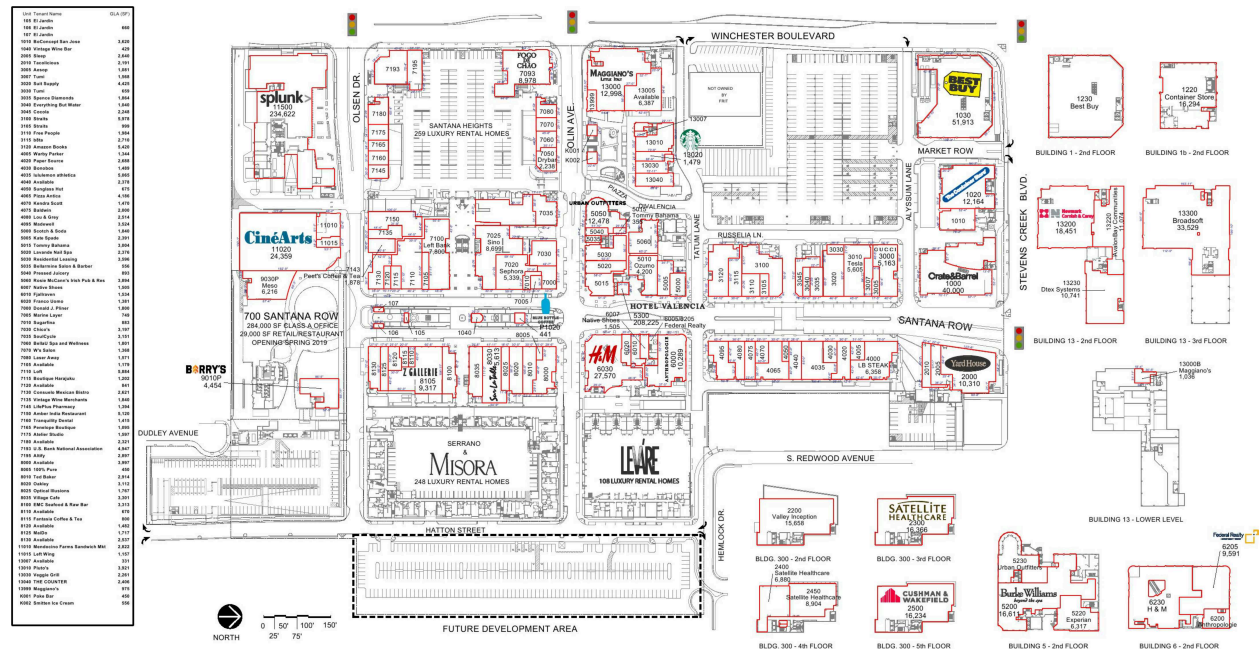

Santana Row

13007 AVAILABLE	331 SF	1010 BoConcept San Jose	3,620 SF
8110 AVAILABLE	670 SF	1020, 1220 Container Store	28,458 SF
7120 AVAILABLE	841 SF	1030, 1230 Best Buy	51,913 SF
7105 AVAILABLE	1,179 SF	1040 Vintage Wine Bar	429 SF
8120 AVAILABLE	1,482 SF	2000 Yard House Restaurant	10,310 SF
7180 AVAILABLE	2,321 SF	2005 Sleep	2,640 SF
4040 AVAILABLE	2,378 SF	2010 Tacolicious	2,191 SF
8130 AVAILABLE	2,537 SF	2200 Valley Inception	15,658 SF
8000 AVAILABLE	3,997 SF	2300, 2400, 2450 Satellite Healthcare	32,150 SF
K001 Poke Bar	450 SF	2500 Cushman & Wakefield	16,234 SF
K002 Smitten Ice Cream	556 SF	3000 Gucci America	5,163 SF
P1020 Blue Bottle Coffee	441 SF	3005 Aesop	1,081 SF
105, 106, 107 El Jardin	660 SF	3007 Tumi	1,568 SF
1000 Crate & Barrel	40,000 SF	3010 Tesla	5,605 SF