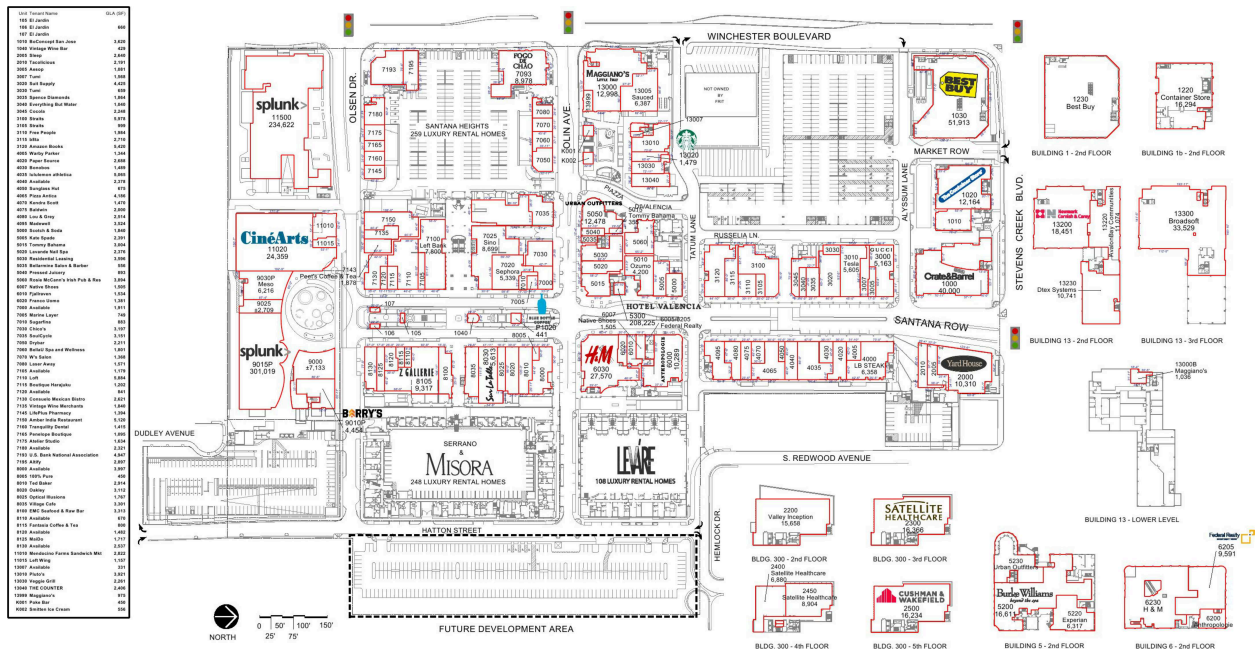

Santana Row

13007 AVAILABLE	331 SF	1000 Crate & Barrel	40,000 SF
8110 AVAILABLE	670 SF	1010 BoConcept San Jose	3,620 SF
7120 AVAILABLE	841 SF	1020, 1220 Container Store	28,458 SF
7105 AVAILABLE	1,179 SF	1030, 1230 Best Buy	51,913 SF
8120 AVAILABLE	1,482 SF	1040 Vintage Wine Bar	429 SF
7000 AVAILABLE	1,911 SF	2000 Yard House Restaurant	10,310 SF
7180 AVAILABLE	2,321 SF	2005 Sleep	2,640 SF
4040 AVAILABLE	2,378 SF	2010 Tacolicious	2,191 SF
8130 AVAILABLE	2,537 SF	2200 Valley Inception	15,658 SF
8000 AVAILABLE	3,997 SF	2300, 2400, 2450 Satellite Healthcare	32,150 SF
K001 Poke Bar	450 SF	2500 Cushman & Wakefield	16,234 SF
K002 Smitten Ice Cream	556 SF	3000 Gucci America	5,163 SF
P1020 Blue Bottle Coffee	441 SF	3005 Aesop	1,081 SF
105, 106, 107 El Jardin	660 SF	3007 Tumi	1,568 SF