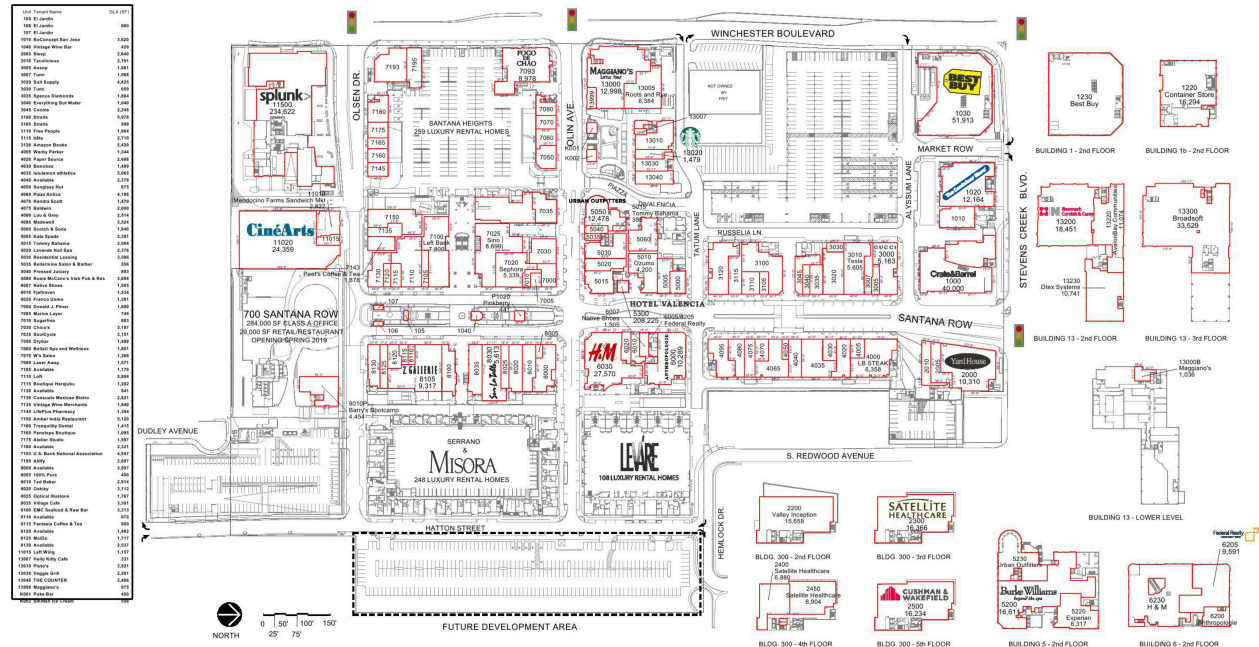

# Santana Row

<b>8110 AVAILABLE</b>	670 SF	1020, 1220 Container Store	28,458 SF
<b>7120 AVAILABLE</b>	841 SF	1030, 1230 Best Buy	51,913 SF
<b>7105 AVAILABLE</b>	1,179 SF	1040 Vintage Wine Bar	429 SF
<b>8120 AVAILABLE</b>	1,482 SF	2000 Yard House Restaurant	10,310 SF
<b>7180 AVAILABLE</b>	2,321 SF	2005 Sleep	2,640 SF
<b>4040 AVAILABLE</b>	2,378 SF	2010 Tacolicious	2,191 SF
<b>8130 AVAILABLE</b>	2,537 SF	2200 Valley Inception	15,658 SF
<b>8000 AVAILABLE</b>	3,997 SF	2300, 2400, 2450 Satellite Healthcare	32,150 SF
K001 Poke Bar	450 SF	2500 Cushman & Wakefield	16,234 SF
K002 Smitten Ice Cream	556 SF	3000 Gucci America	5,163 SF
P1020 Pinkberry	441 SF	3005 Aesop	1,081 SF
105, 106, 107 El Jardin	660 SF	3007 Tumi	1,568 SF
1000 Crate & Barrel	40,000 SF	3010 Tesla	5,605 SF
1010 BoConcept San Jose	3,620 SF	3020 Suit Supply	4,425 SF