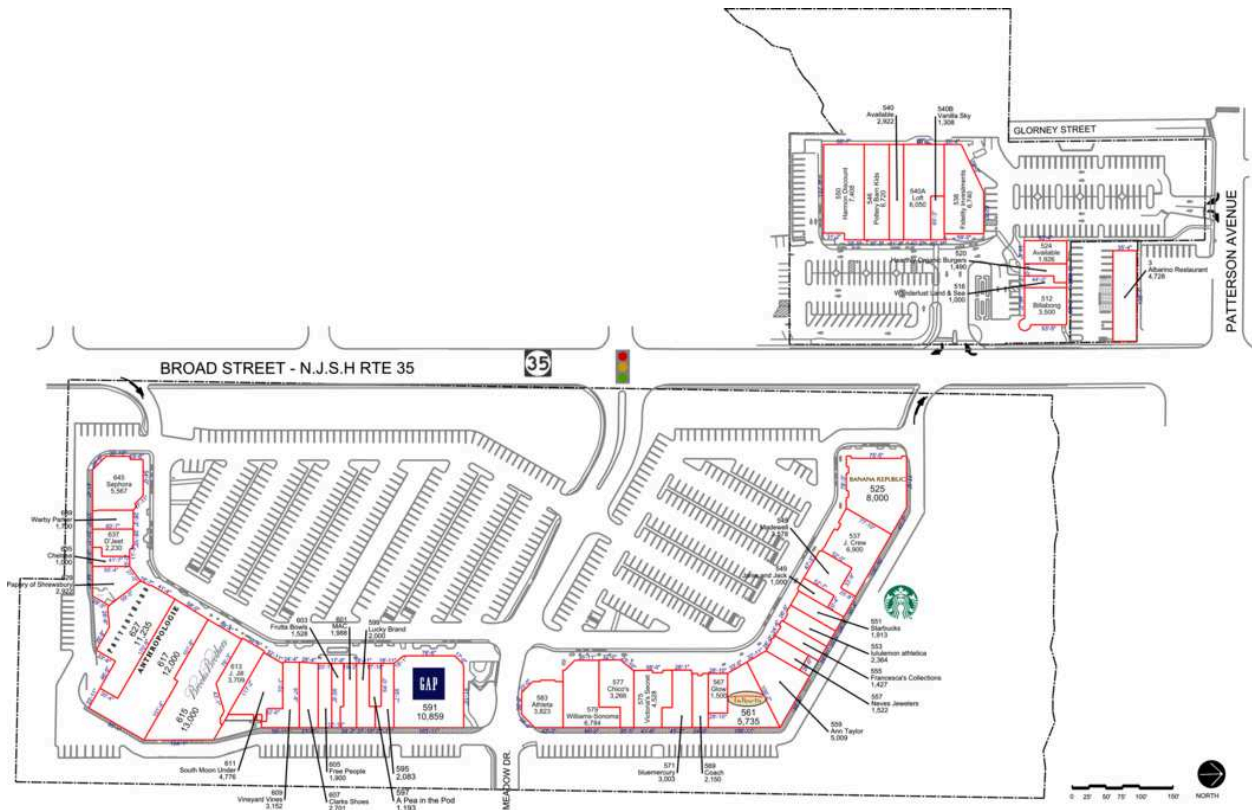

# The Grove at Shrewsbury

<b>524 AVAILABLE</b>	1,926 SF	546 Pottery Barn Kids	6,720 SF
<b>595 AVAILABLE</b>	2,083 SF	549 Janie and Jack	1,000 SF
<b>540 AVAILABLE</b>	2,922 SF	550 Harmon Discount	7,408 SF
3 Albarino Restaurant	4,728 SF	551 Starbucks	1,913 SF
512 Billabong	3,500 SF	553 Lululemon Athletica	2,364 SF
516 Wanderlust Land & Sea	1,000 SF	555 Francesca's Collections	1,427 SF
520 Hearthly Organic Burgers	1,490 SF	557 Neves Jewelers	1,522 SF
525 Banana Republic	8,000 SF	559 Ann Taylor	5,009 SF
537 J. Crew	6,900 SF	561 Talbots	5,735 SF
538 Fidelity Investments	6,740 SF	567 Glow	1,500 SF
540A Loft	6,050 SF	569 Coach	2,150 SF
540B Vanilla Sky	1,308 SF	571 Bluemercury	3,003 SF
540S Pottery Barn Kids	800 SF	575 Victoria's Secret	4,528 SF
545 Madewell	3,578 SF	577 Chico's	3,266 SF

# The Grove at Shrewsbury

---

579 Williams-Sonoma	6,784 SF	611 South Moon Under	4,776 SF
583 Athleta	3,823 SF	613 J. Jill	3,709 SF
591 Gap	10,859 SF	615 Brooks Brothers	13,000 SF
597 Pea in the Pod, A	1,193 SF	617 Anthropologie	12,000 SF
599 Lucky Brand	2,000 SF	627 Pottery Barn	11,235 SF
601 MAC	1,988 SF	629 Papery of Shrewsbury	2,922 SF
603 Frutta Bowls	1,528 SF	635 Chelsea	1,000 SF
605 Free People	1,900 SF	637 D'Jeet	2,230 SF
607 Clarks Shoes	2,701 SF	639 Warby Parker	1,700 SF
609 Vineyard Vines	3,152 SF	645 Sephora	5,567 SF