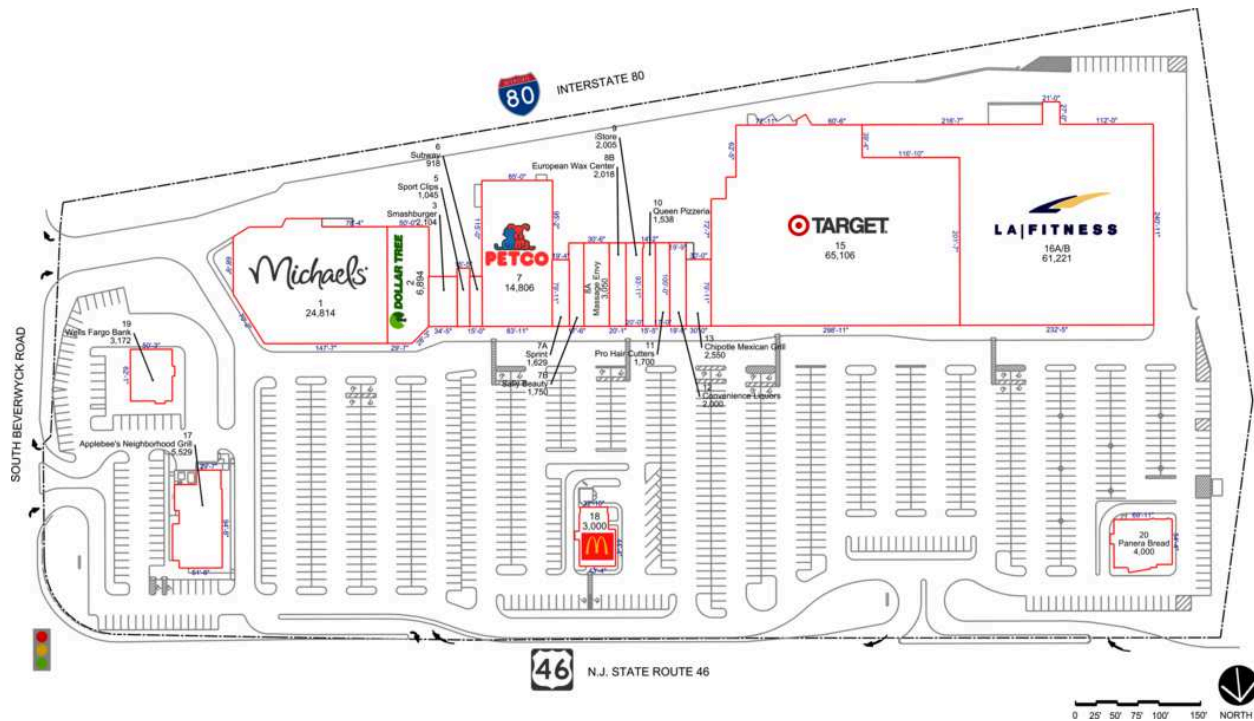

Troy Hills Shopping Center

1 Michaels	24,814 SF	10 Queen Pizzeria	1,538 SF
2 Dollar Tree	6,894 SF	11 Pro Hair Cutters	1,700 SF
3 Smashburger	2,104 SF	12 Convenience Liquors	2,000 SF
5 Sport Clips	1,045 SF	13 Chipotle Mexican Grill	2,550 SF
6 Subway	918 SF	15 Target	65,106 SF
7 Petco	14,806 SF	16A/B L.A. Fitness	61,221 SF
7A Sprint	1,629 SF	17 Applebee's Neighborhood Grill	5,529 SF
7B Sally Beauty	1,750 SF	18 McDonald's	3,000 SF
8A Massage Envy	3,050 SF	19 Wells Fargo Bank	3,172 SF
8B European Wax Center	2,018 SF	20 Panera Bread	4,000 SF
9 iStore	2,005 SF		