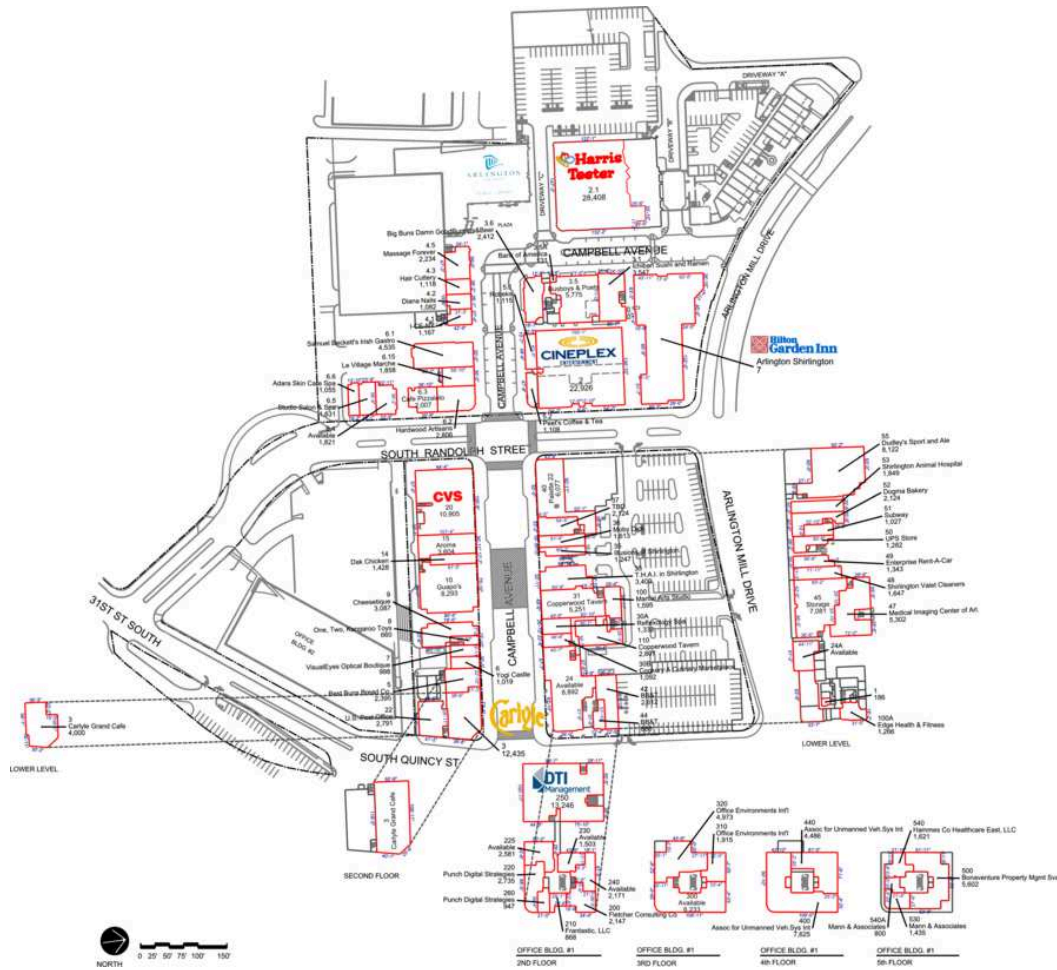

Village at Shirlington

230 AVAILABLE	1,503 SF	3.6 Big Buns Damn GoodBurgers&Beer	2,412 SF
18A AVAILABLE	1,636 SF	4.1 I-CE-NY	1,167 SF
6.4 AVAILABLE	1,821 SF	4.2 Diana Nails	1,082 SF
240 AVAILABLE	2,171 SF	4.3 Hair Cuttery	1,118 SF
225 AVAILABLE	2,581 SF	4.5 Massage Forever	2,234 SF
300 AVAILABLE	6,233 SF	5 Best Buns Bread Co.	2,395 SF
24 AVAILABLE	8,892 SF	5.1 Robeks	1,115 SF
2 AMC Theatres	22,926 SF	5.2 Peet's Coffee	1,108 SF
2.1 Harris Teeter	28,408 SF	6 Yogi Castle	1,019 SF
3 Carlyle Grand Cafe	4,000 SF	6.1 Samuel Beckett's Irish Gastro	4,535 SF
3 Carlyle Grand Cafe	12,435 SF	6.15 Le Village Marche	1,858 SF
3.1 Ichiban Sushi and Ramen	3,547 SF	6.2 Hardwood Artisans	2,806 SF
3.5 Busboys & Poets	5,775 SF	6.3 Cafe Pizziolo	2,007 SF
3.5A Bank of America	131 SF	6.5 Studio Salon & Spa	1,631 SF