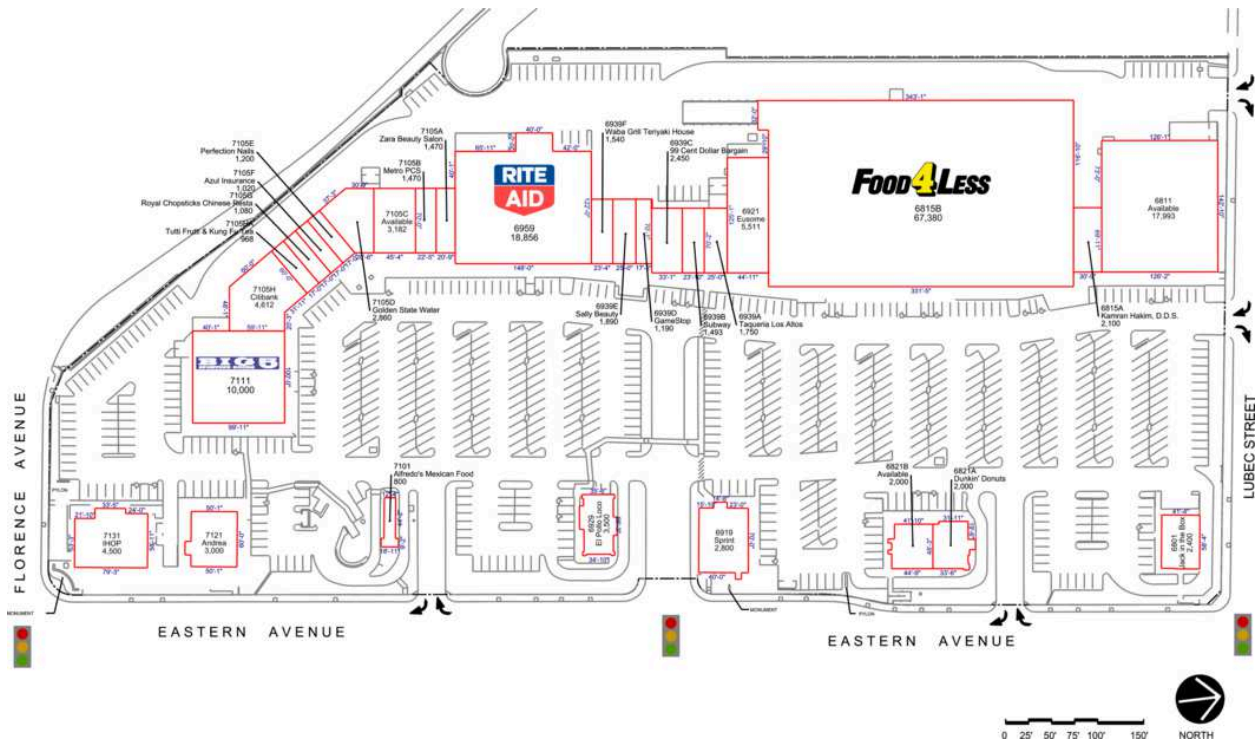

Bell Gardens Marketplace

6821B AVAILABLE	2,000 SF	6939E Sally Beauty	1,890 SF
7105C AVAILABLE	3,182 SF	6939F Waba Grill Teriyaki House	1,540 SF
6811 AVAILABLE	17,993 SF	6959 Rite Aid	18,856 SF
6801 Jack In The Box	2,400 SF	7101 Alfredo's Mexican Food	800 SF
6815A Kamran Hakim, D.D.S.	2,100 SF	7105A Zara Beauty Salon	1,470 SF
6815B Food 4 Less	67,380 SF	7105B Metro PCS	1,470 SF
6821A Dunkin' Donuts	2,000 SF	7105D Golden State Water	2,860 SF
6919 Sprint	2,800 SF	7105E Perfection Nails	1,200 SF
6921 Eusome	5,511 SF	7105F Azul Insurance	1,020 SF
6929 El Pollo Loco	3,500 SF	7105G Royal Chopsticks Chinese Resta	1,080 SF
6939A Taqueria Los Altos	1,750 SF	7105H Citibank	4,612 SF
6939B Subway	1,493 SF	7105HA Tutti Frutti & Kung Fu Tea	968 SF
6939C 99 Cent Dollar Bargain	2,450 SF	7111 Big 5 Sporting Goods	10,000 SF
6939D GameStop	1,190 SF	7121 Andrea	3,000 SF

Bell Gardens Marketplace

7131 IHOP

4,500 SF