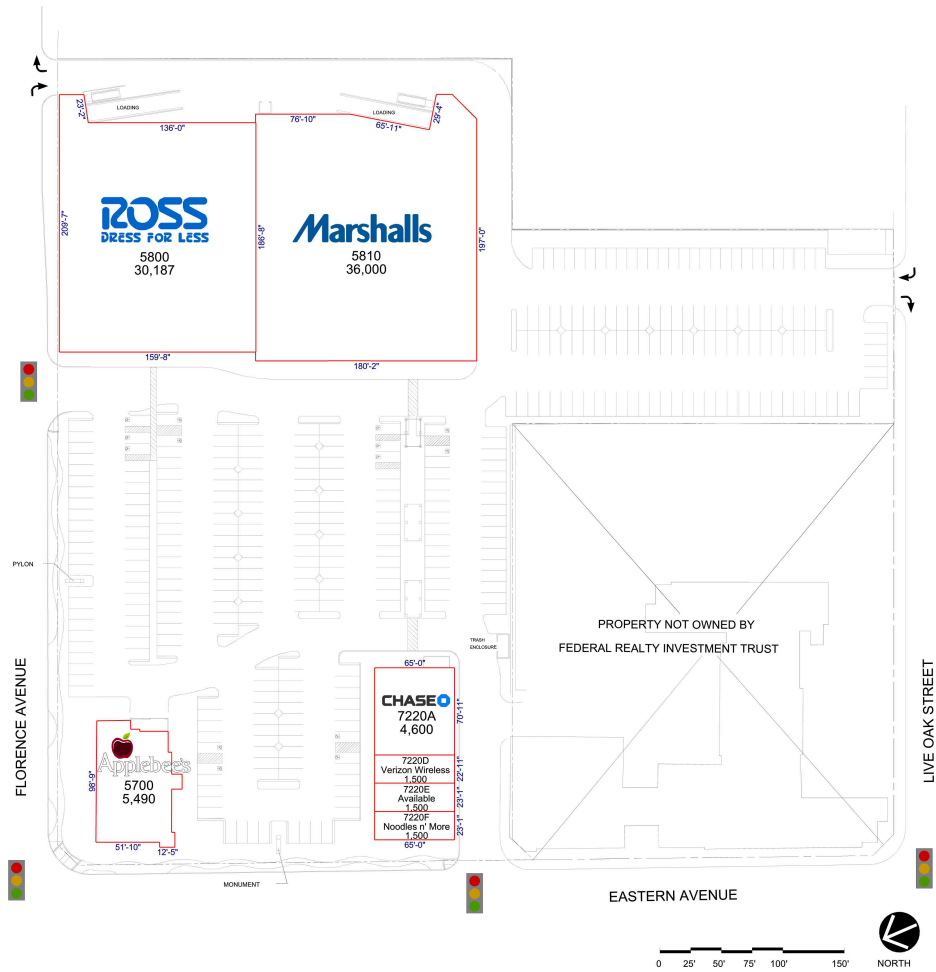

Village Square

| | | | |
|------------------------------------|-----------|------------------------|----------|
| 7220E AVAILABLE | 1,500 SF | 7220A Chase | 4,600 SF |
| 5700 Applebee's Neighborhood Grill | 5,490 SF | 7220D Verizon Wireless | 1,500 SF |
| 5800 Ross Dress for Less | 30,187 SF | 7220F Noodles n' More | 1,500 SF |
| 5810 Marshalls | 36,000 SF | | |