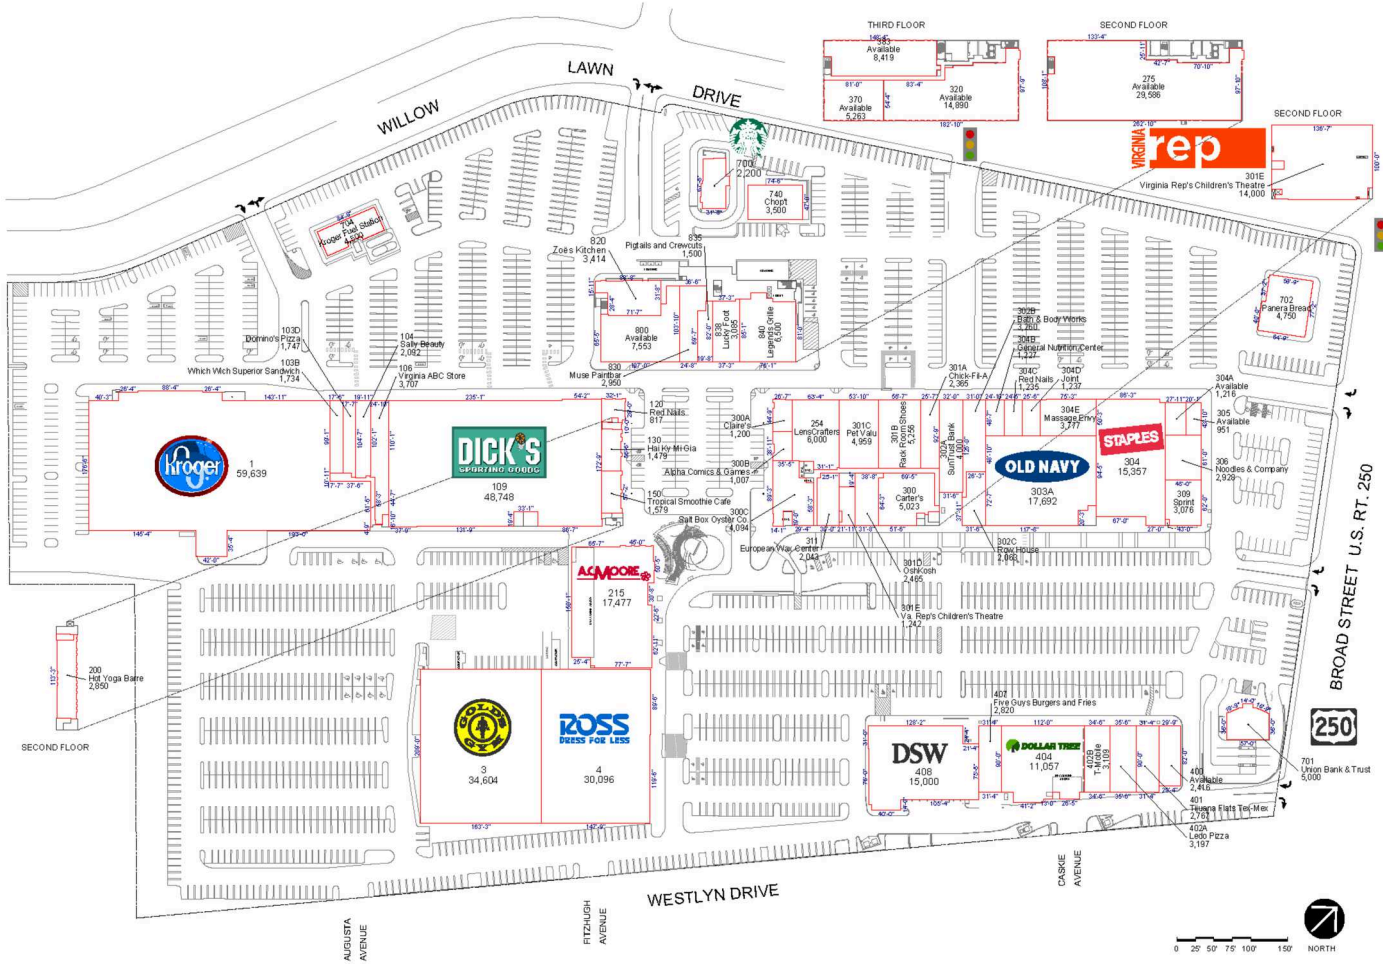

WILLOW LAWN

Richmond, VA

LEASING CONTACT:

Jenn Davidson | jdavidson@federalrealty.com | (301) 529-0004

www.federalrealty.com/willowlawn

The parties acknowledge that this Plan is for identification purposes only and does not constitute any covenant, representations, or warranty by Landlord that any existing or future conditions shown exists, or that, if they do exist, will continue to exist through out all or any part of the lease term, except to the extent such covenant, representation or warranty is expressly set forth in the Lease.