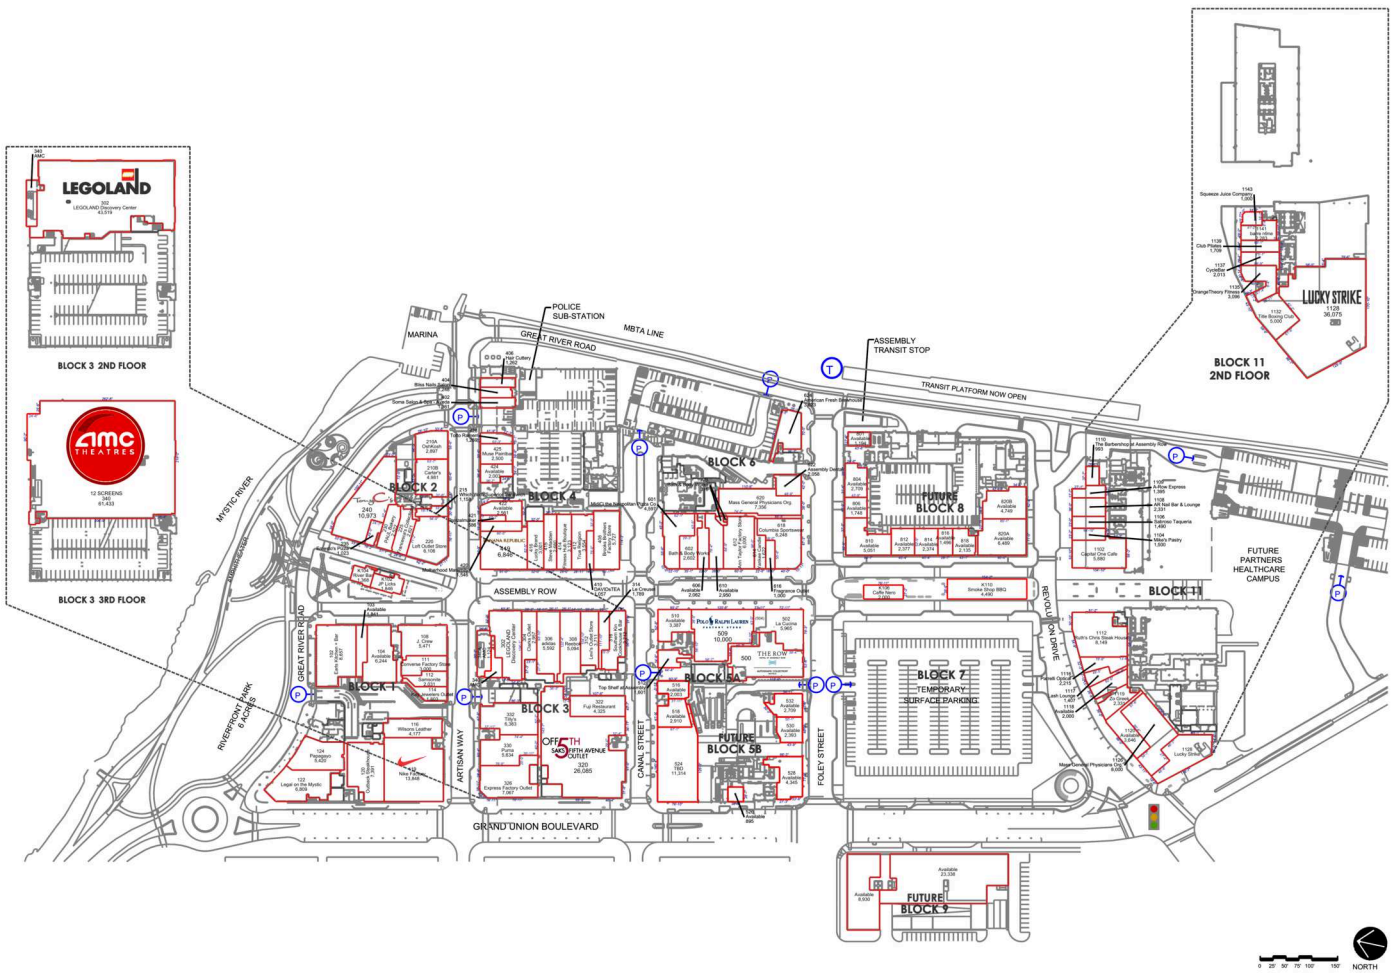

ASSEMBLY ROW

Somerville, MA

LEASING CONTACT:

Liz Ryan | lryan@federalrealty.com | (617) 684-1508
Stu Biel | sbiel@federalrealty.com | (301) 998-8389

www.federalrealty.com/assemblyrow

The parties acknowledge that this Plan is for identification purposes only and does not constitute any covenant, representations, or warranty by Landlord that any existing or future conditions shown exists, or that, if they do exist, will continue to exist through out all or any part of the lease term, except to the extent such covenant, representation or warranty is expressly set forth in the Lease.