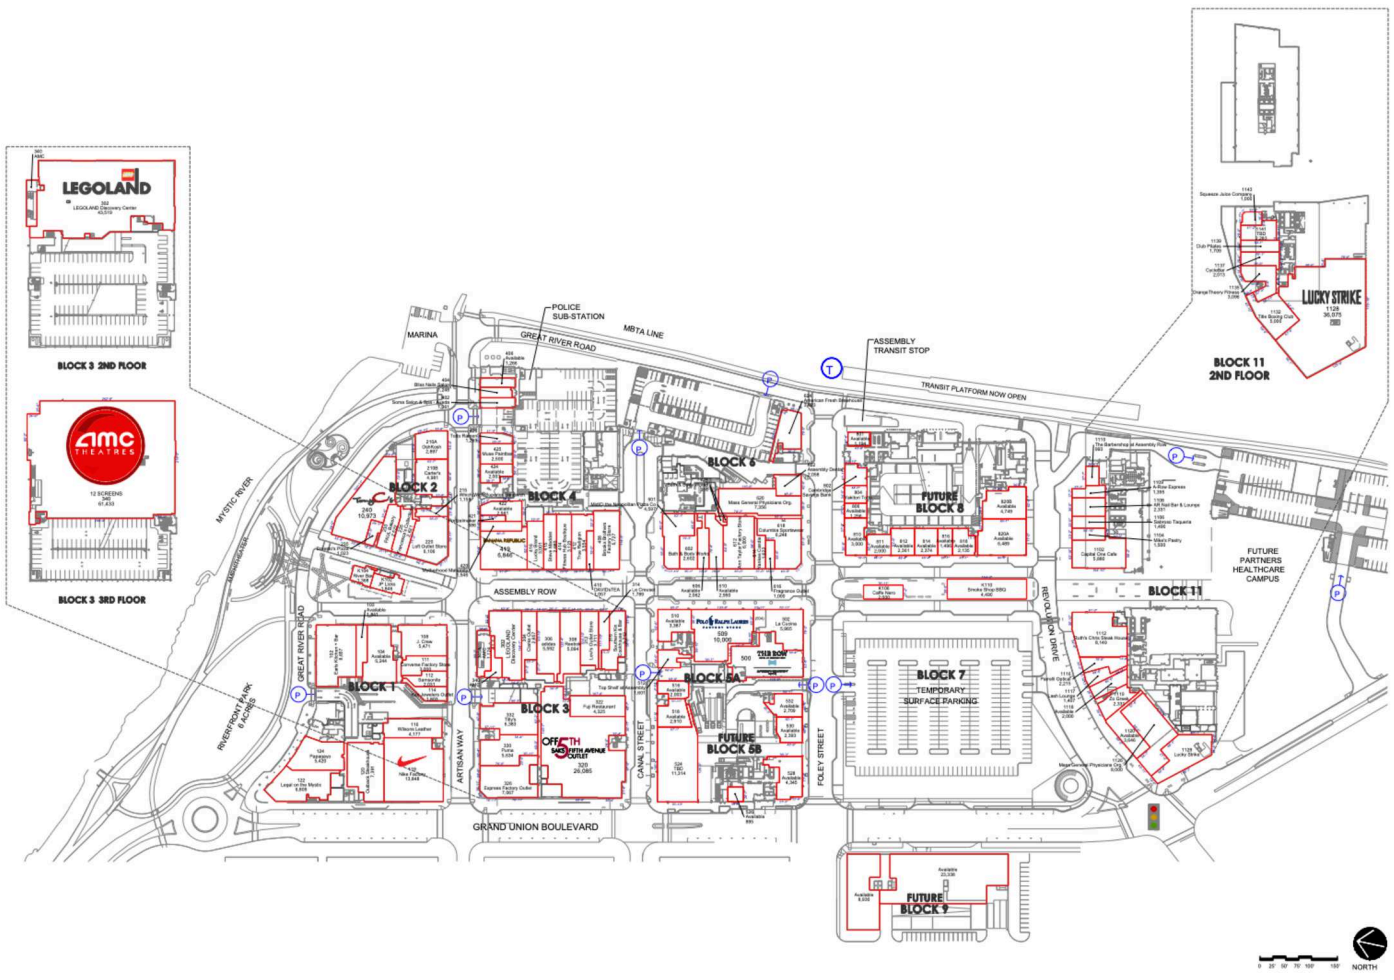

ASSEMBLY ROW

Somerville, MA

LEASING CONTACT:

Liz Ryan | lryan@federalrealty.com | (617) 684-1508
Stu Biel | sbiel@federalrealty.com | (301) 998-8389

www.federalrealty.com/assemblyrow

The parties acknowledge that this Plan is for identification purposes only and does not constitute any covenant, representations, or warranty by Landlord that any existing or future conditions shown exists, or that, if they do exist, will continue to exist through out all or any part of the lease term, except to the extent such covenant, representation or warranty is expressly set forth in the Lease.