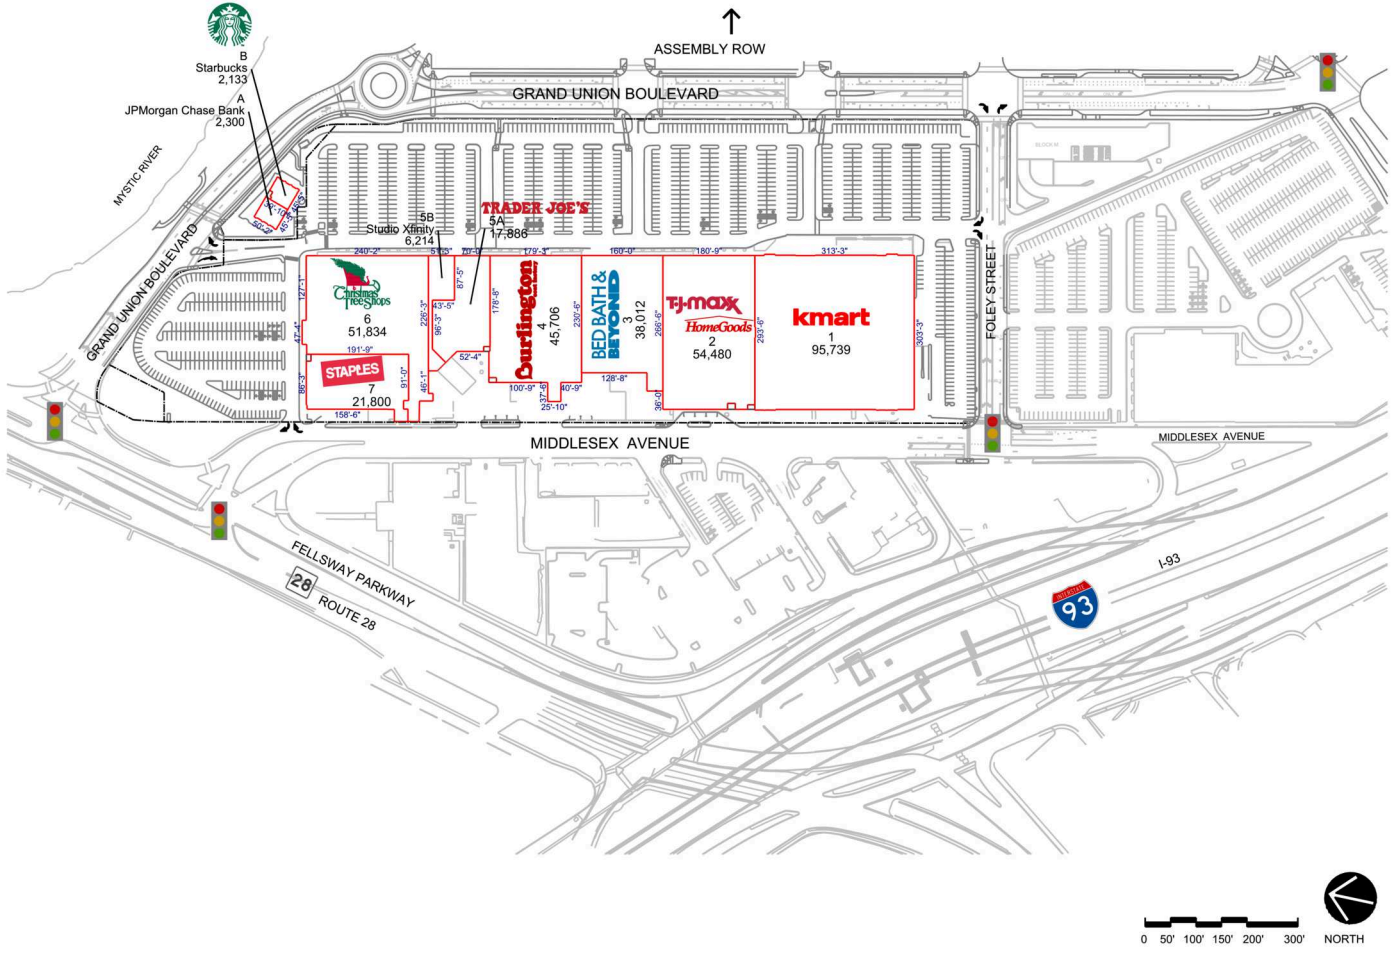

ASSEMBLY SQUARE

Somerville, MA

LEASING CONTACT:

Liz Ryan | lyan@federalrealty.com | (617) 684-1508
Stu Biel | sbiel@federalrealty.com | (301) 998-8389

www.federalrealty.com/assemblysquare

The parties acknowledge that this Plan is for identification purposes only and does not constitute any covenant, representations, or warranty by Landlord that any existing or future conditions shown exists, or that, if they do exist, will continue to exist through out all or any part of the lease term, except to the extent such covenant, representation or warranty is expressly set forth in the Lease.