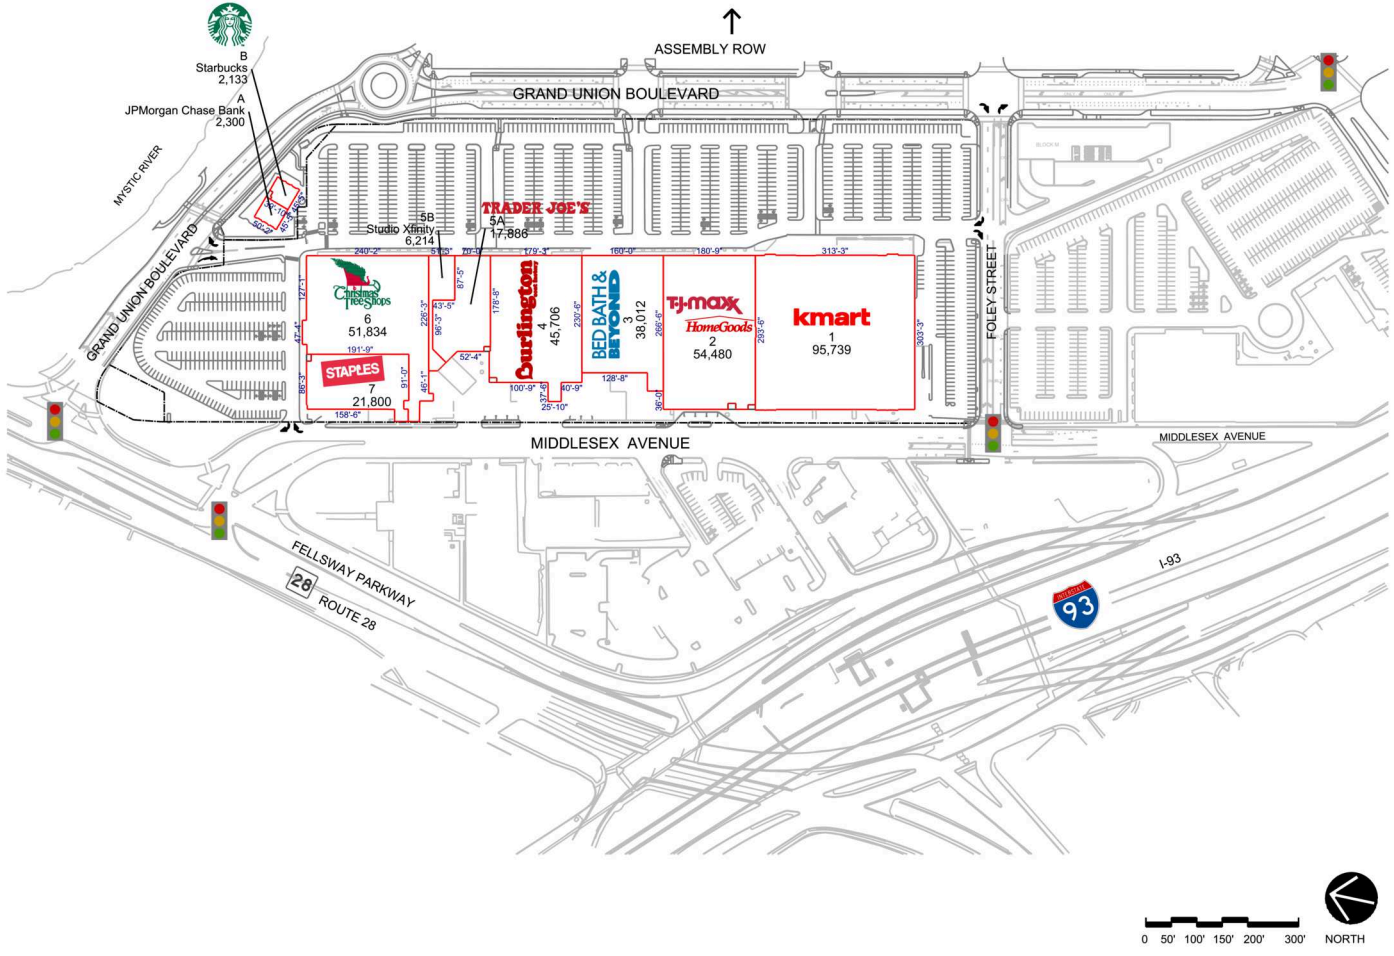

ASSEMBLY SQUARE

Somerville, MA

LEASING CONTACT:

Liz Ryan | lyan@federalrealty.com | (617) 684-1508
Stu Biel | sbiel@federalrealty.com | (301) 998-8389

www.federalrealty.com/assemblysquare

The parties acknowledge that this Plan is for identification purposes only and does not constitute any covenant, representations, or warranty by Landlord that any existing or future conditions shown exists, or that, if they do exist, will continue to exist through out all or any part of the lease term, except to the extent such covenant, representation or warranty is expressly set forth in the Lease.