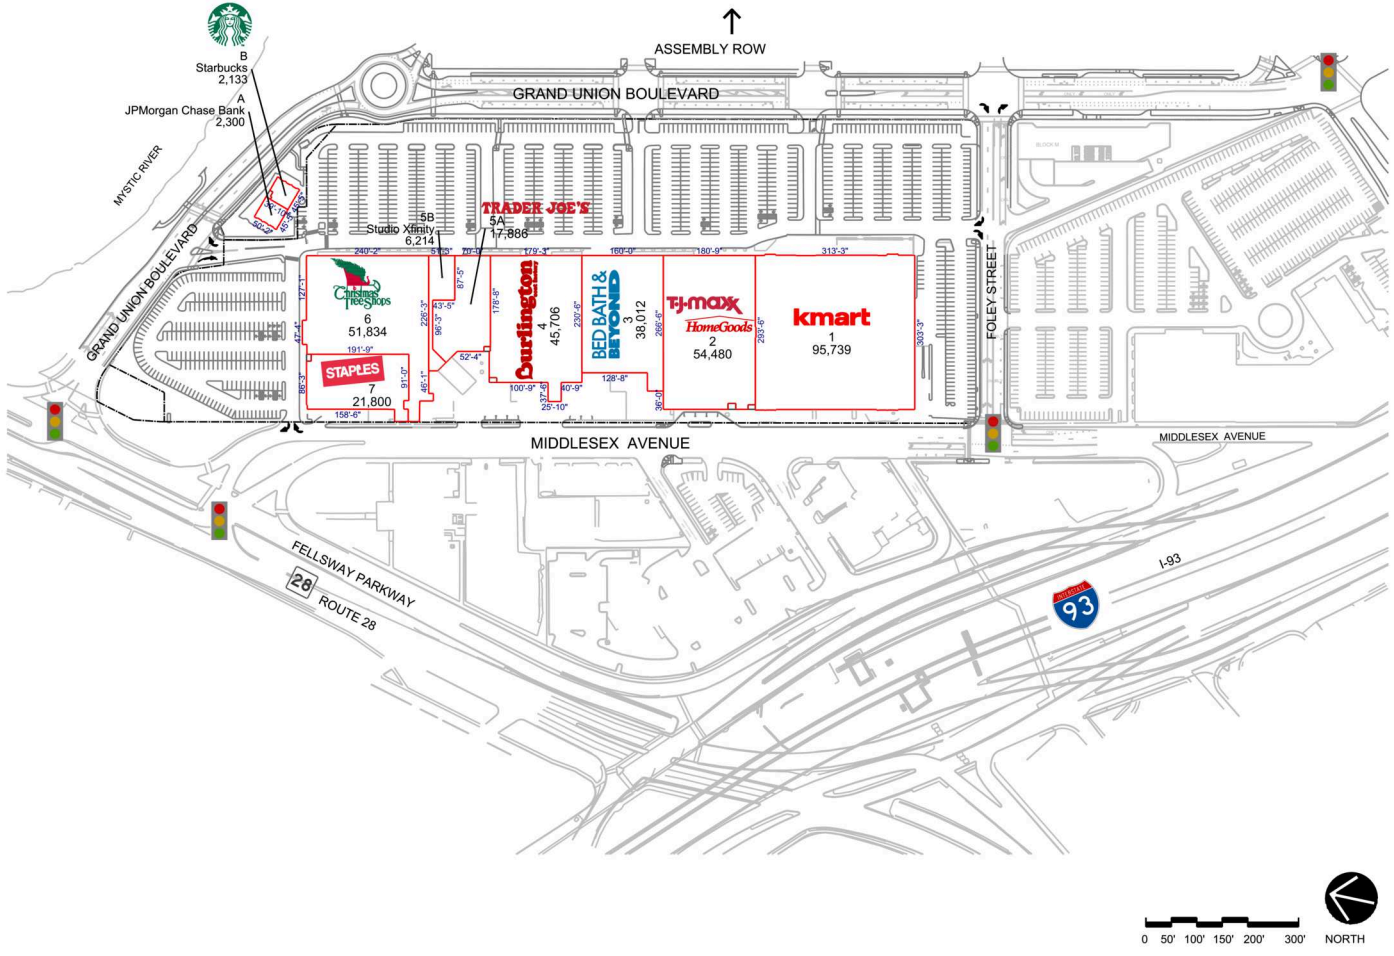

ASSEMBLY SQUARE

Somerville, MA

LEASING CONTACT:

Liz Ryan | lyryan@federalrealty.com | (617) 684-1508
Stu Biel | sbiel@federalrealty.com | (301) 998-8389

www.federalrealty.com/assemblysquare

The parties acknowledge that this Plan is for identification purposes only and does not constitute any covenant, representations, or warranty by Landlord that any existing or future conditions shown exists, or that, if they do exist, will continue to exist through out all or any part of the lease term, except to the extent such covenant, representation or warranty is expressly set forth in the Lease.