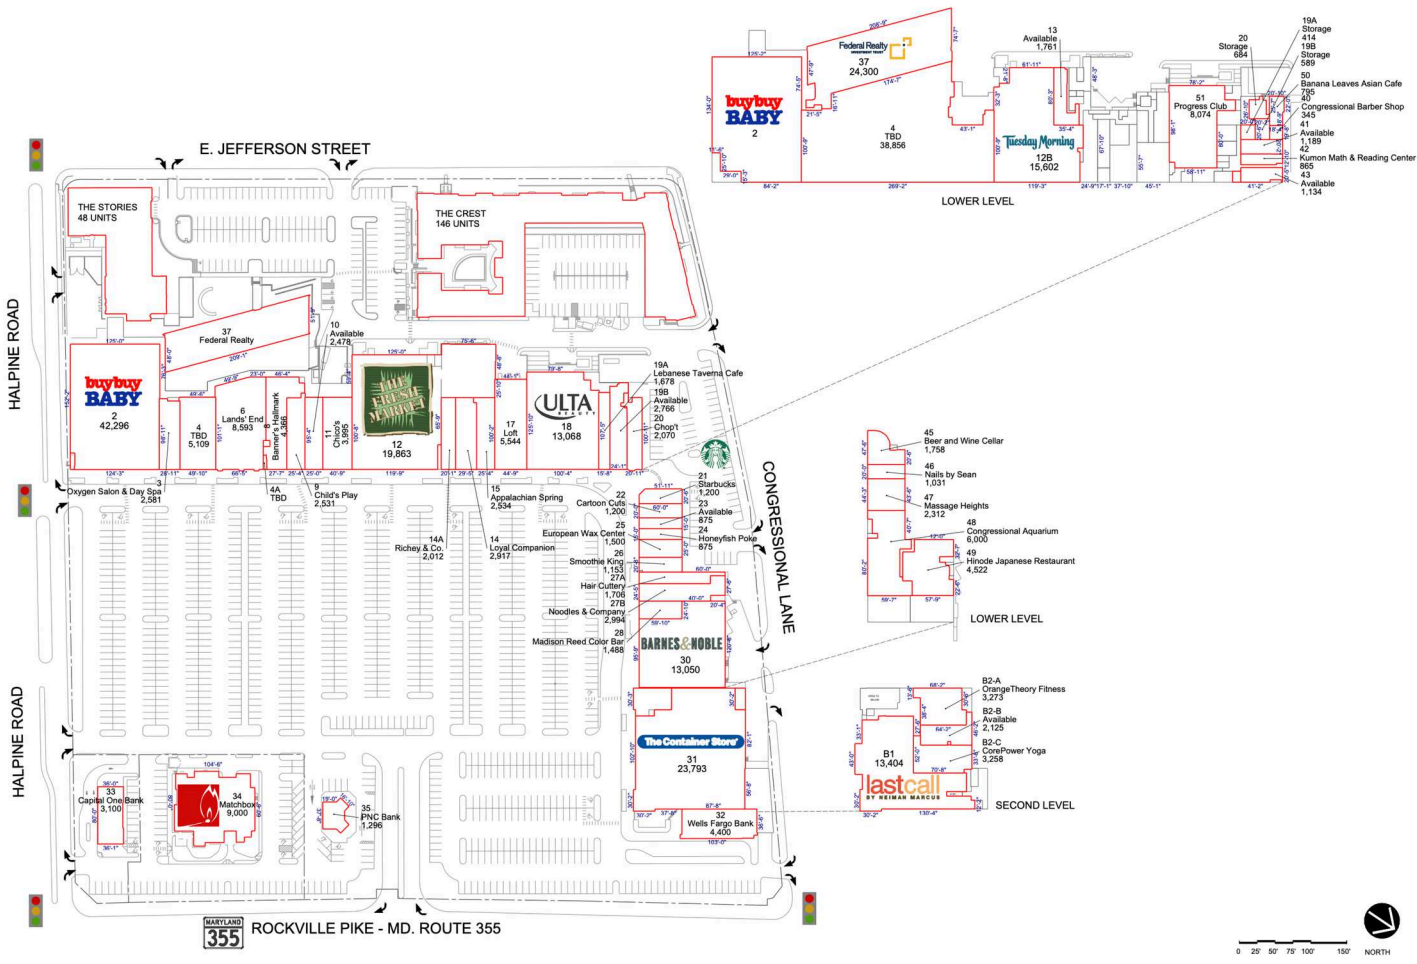

CONGRESSIONAL PLAZA

Rockville, MD

LEASING CONTACT:

Ralph Ours | rou@federalrealty.com | (301) 998-8154

www.federalrealty.com/congressional

The parties acknowledge that this Plan is for identification purposes only and does not constitute any covenant, representations, or warranty by Landlord that any existing or future conditions shown exists, or that, if they do exist, will continue to exist through out all or any part of the lease term, except to the extent such covenant, representation or warranty is expressly set forth in the Lease.