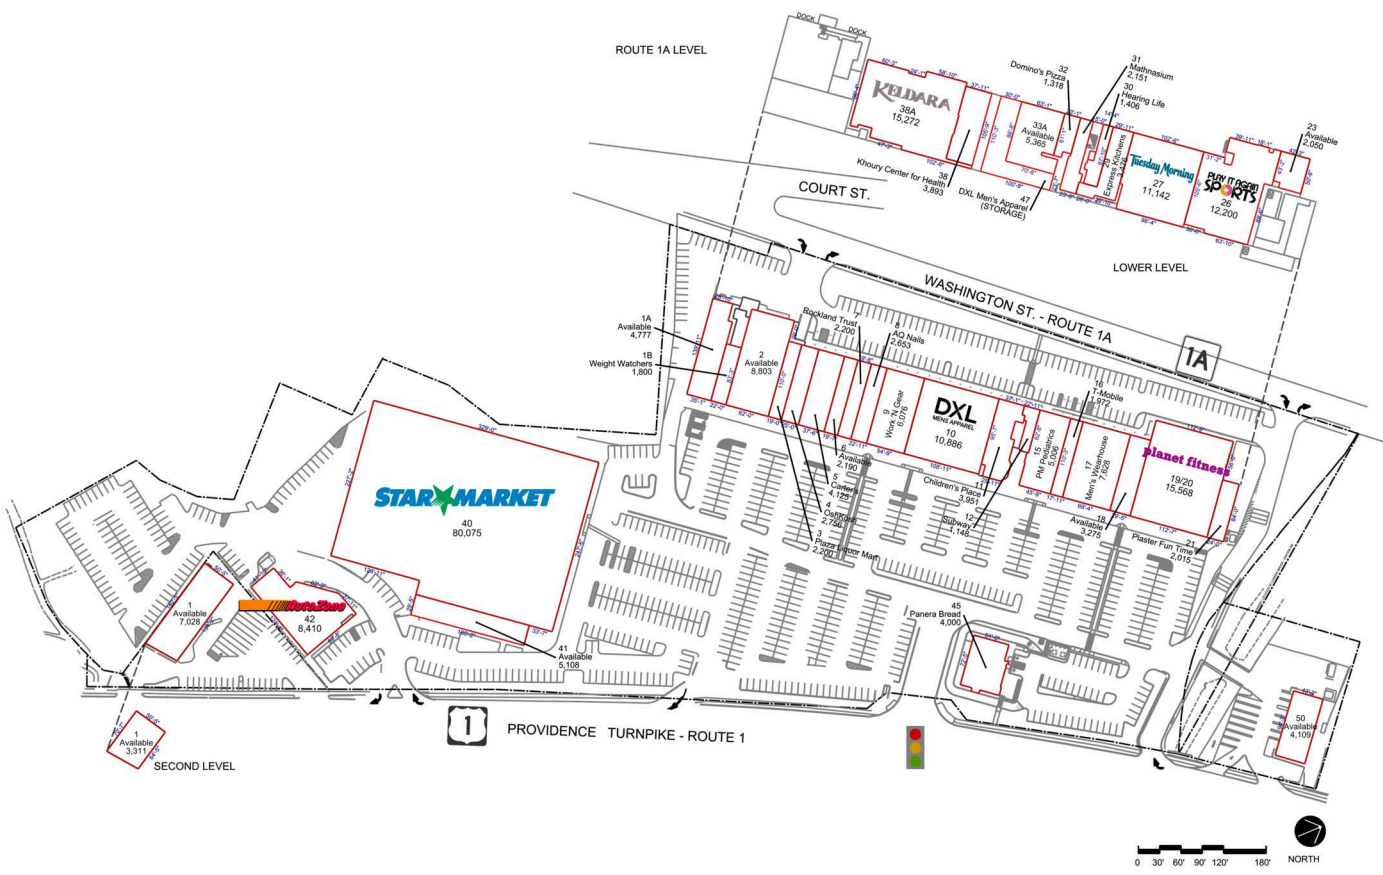

DEDHAM PLAZA

Dedham, MA

LEASING CONTACT:

Liz Ryan | lyryan@federalrealty.com | (617) 684-1508
Chace Coleman | ccoleman@federalrealty.com | (617) 684-1517

www.federalrealty.com/dedhamplaza

The parties acknowledge that this Plan is for identification purposes only and does not constitute any covenant, representations, or warranty by Landlord that any existing or future conditions shown exists, or that, if they do exist, will continue to exist through out all or any part of the lease term, except to the extent such covenant, representation or warranty is expressly set forth in the Lease.