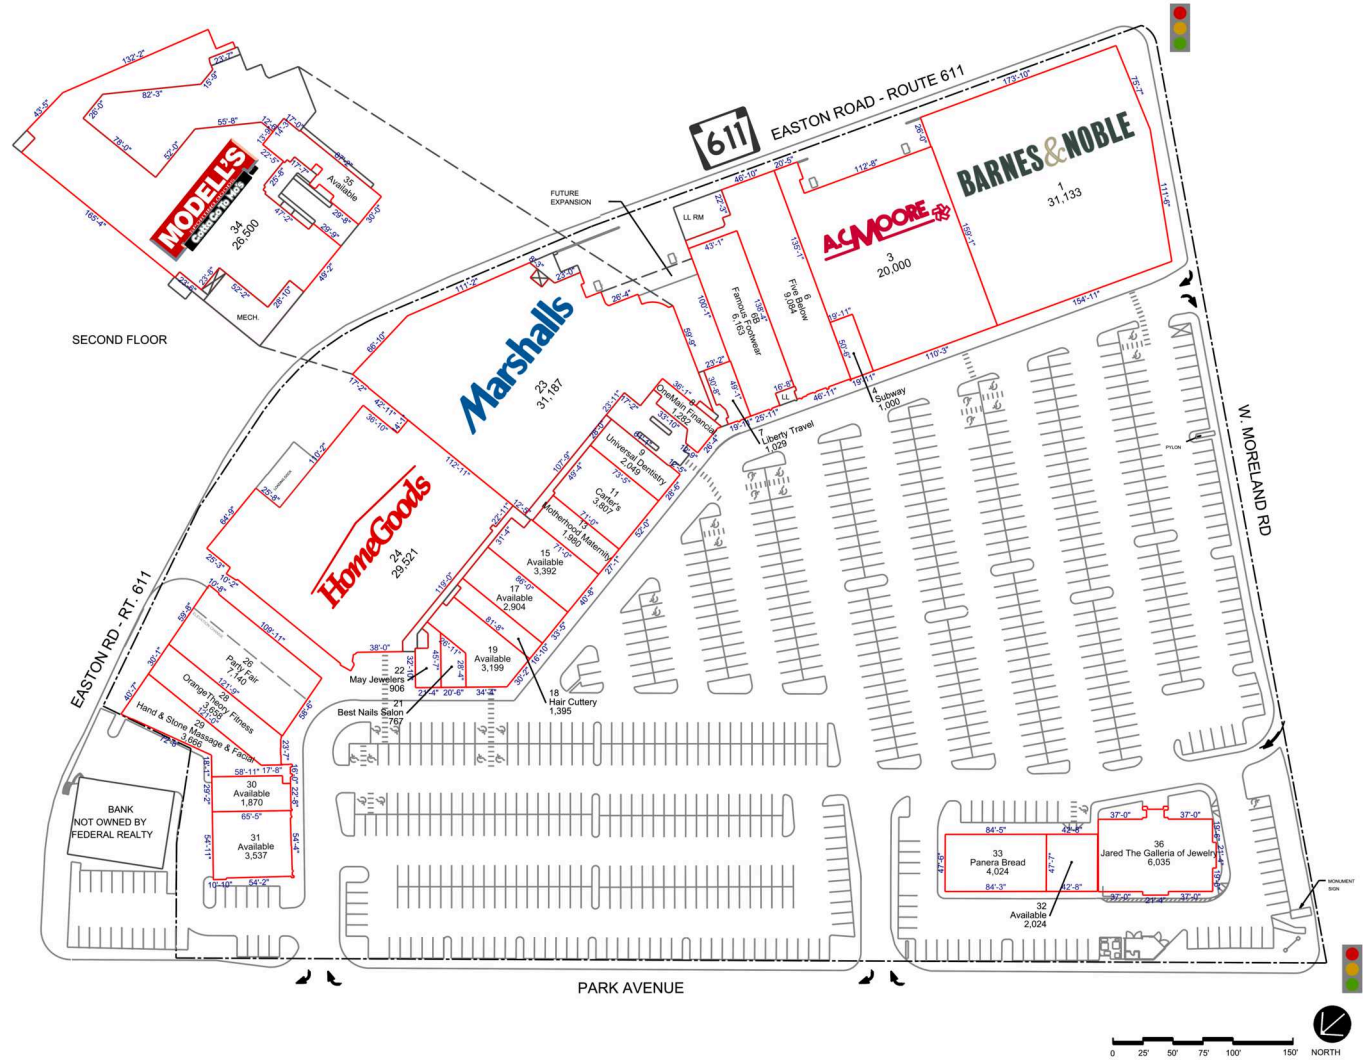

WILLOW GROVE SHOPPING CENTER

Willow Grove, PA

LEASING CONTACT:

Jeff Fischer | jfischer@federalrealty.com | (484) 419-1205

www.federalrealty.com/willowgrove

The parties acknowledge that this Plan is for identification purposes only and does not constitute any covenant, representations, or warranty by Landlord that any existing or future conditions shown exists, or that, if they do exist, will continue to exist through out all or any part of the lease term, except to the extent such covenant, representation or warranty is expressly set forth in the Lease.