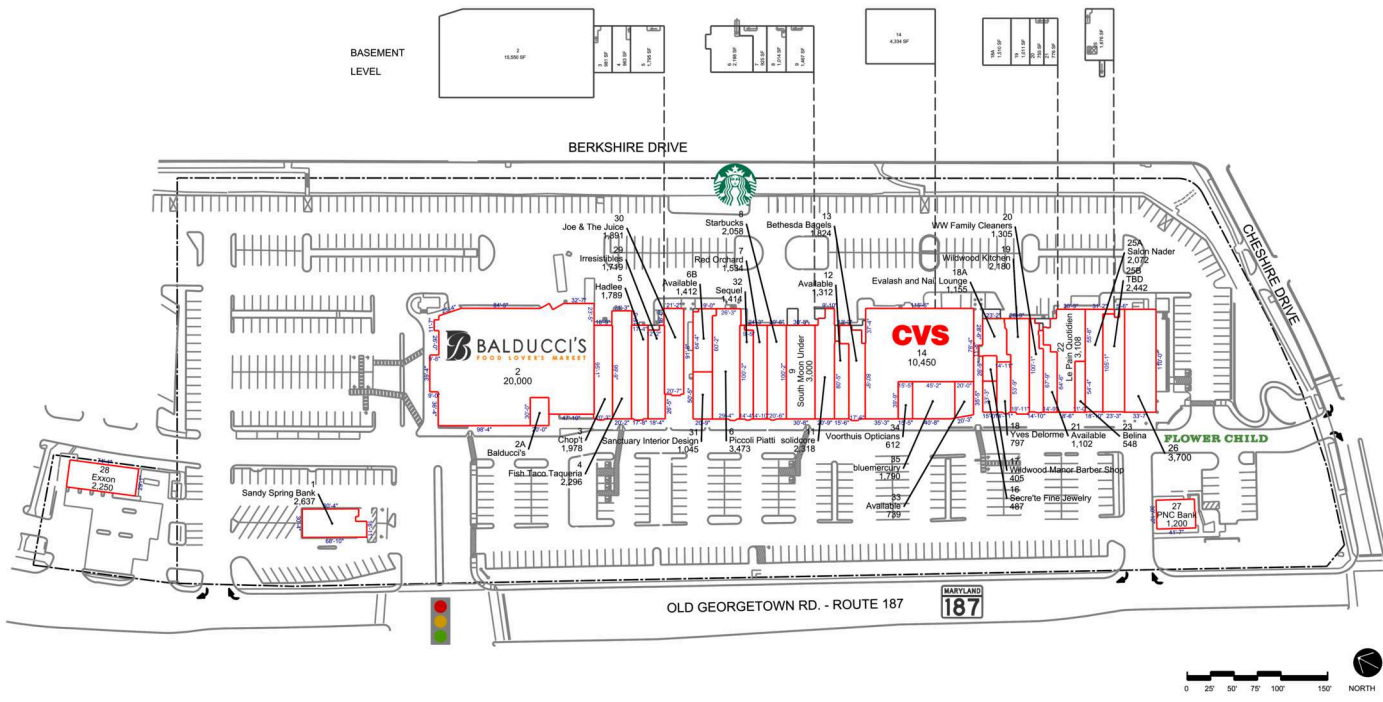

WILDWOOD SHOPPING CENTER

Bethesda, MD

LEASING CONTACT:

Ralph Ours | roures@federalrealty.com | (301) 998-8154

www.federalrealty.com/wildwood

The parties acknowledge that this Plan is for identification purposes only and does not constitute any covenant, representations, or warranty by Landlord that any existing or future conditions shown exists, or that, if they do exist, will continue to exist through out all or any part of the lease term, except to the extent such covenant, representation or warranty is expressly set forth in the Lease.