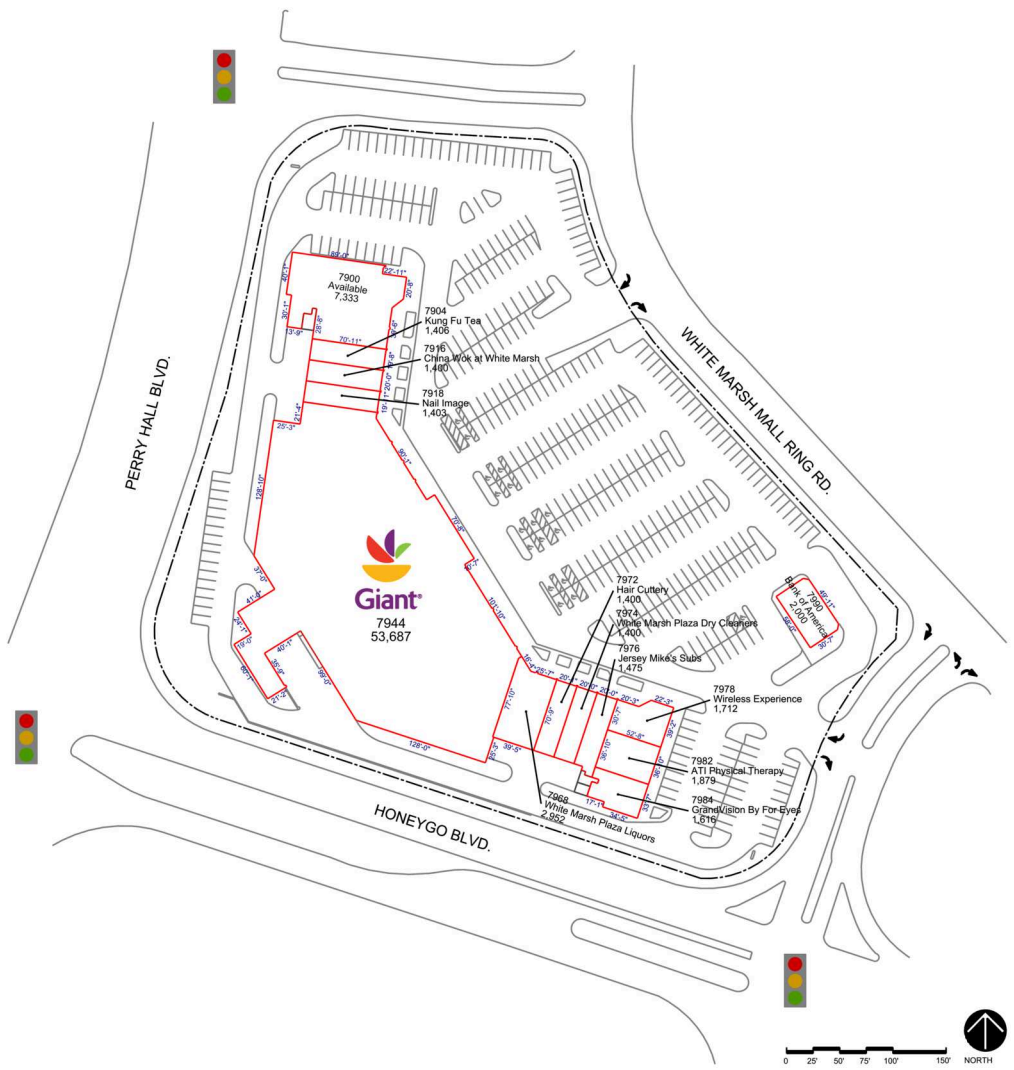

WHITE MARSH PLAZA

Baltimore, MD

LEASING CONTACT:

Emily Gagliardi | egagliardi@federalrealty.com | (301) 998-8158

www.federalrealty.com/whitemarshplaza

The parties acknowledge that this Plan is for identification purposes only and does not constitute any covenant, representations, or warranty by Landlord that any existing or future conditions shown exists, or that, if they do exist, will continue to exist through out all or any part of the lease term, except to the extent such covenant, representation or warranty is expressly set forth in the Lease.