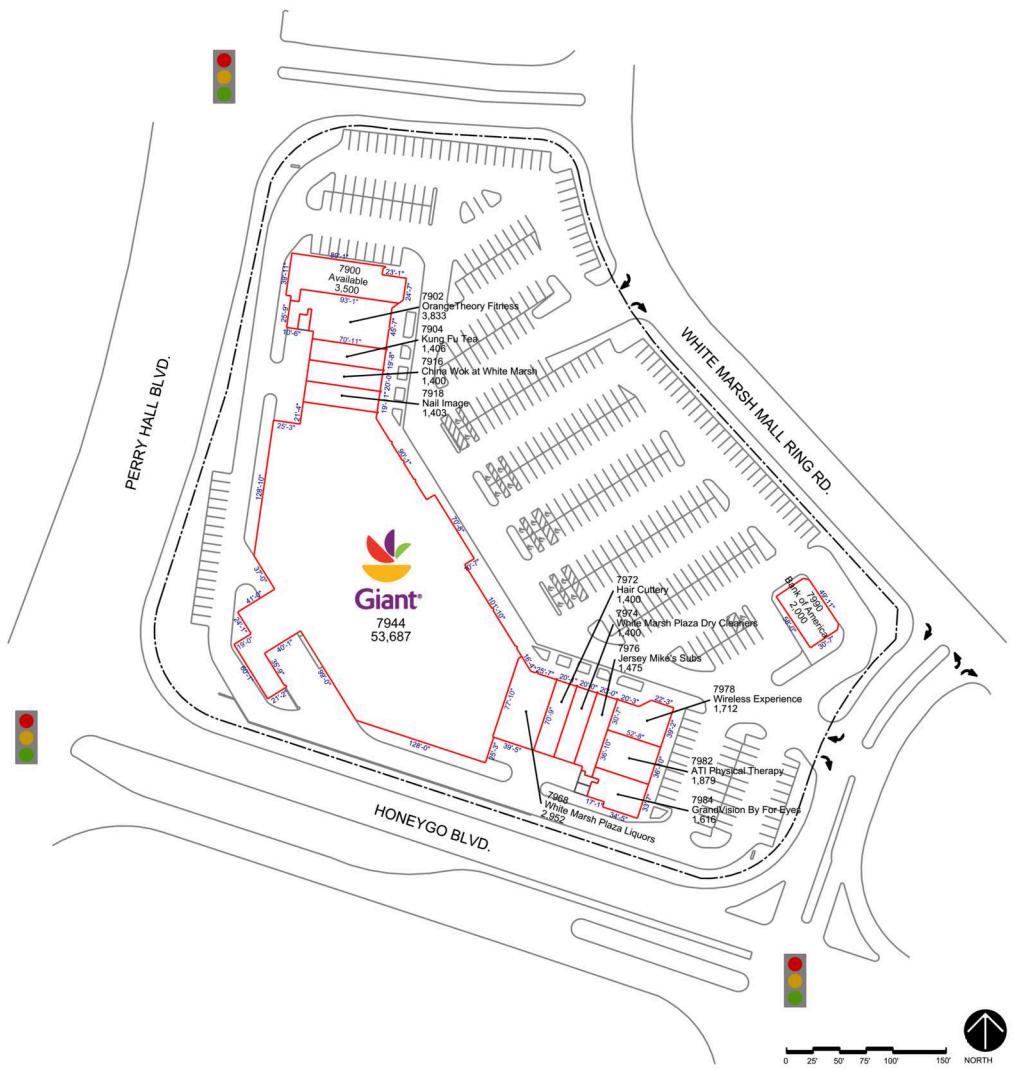

WHITE MARSH PLAZA

Baltimore, MD

LEASING CONTACT:

Emily Gagliardi | egagliardi@federalrealty.com | (301) 998-8158

www.federalrealty.com/whitemarshplaza

The parties acknowledge that this Plan is for identification purposes only and does not constitute any covenant, representations, or warranty by Landlord that any existing or future conditions shown exists, or that, if they do exist, will continue to exist through out all or any part of the lease term, except to the extent such covenant, representation or warranty is expressly set forth in the Lease.