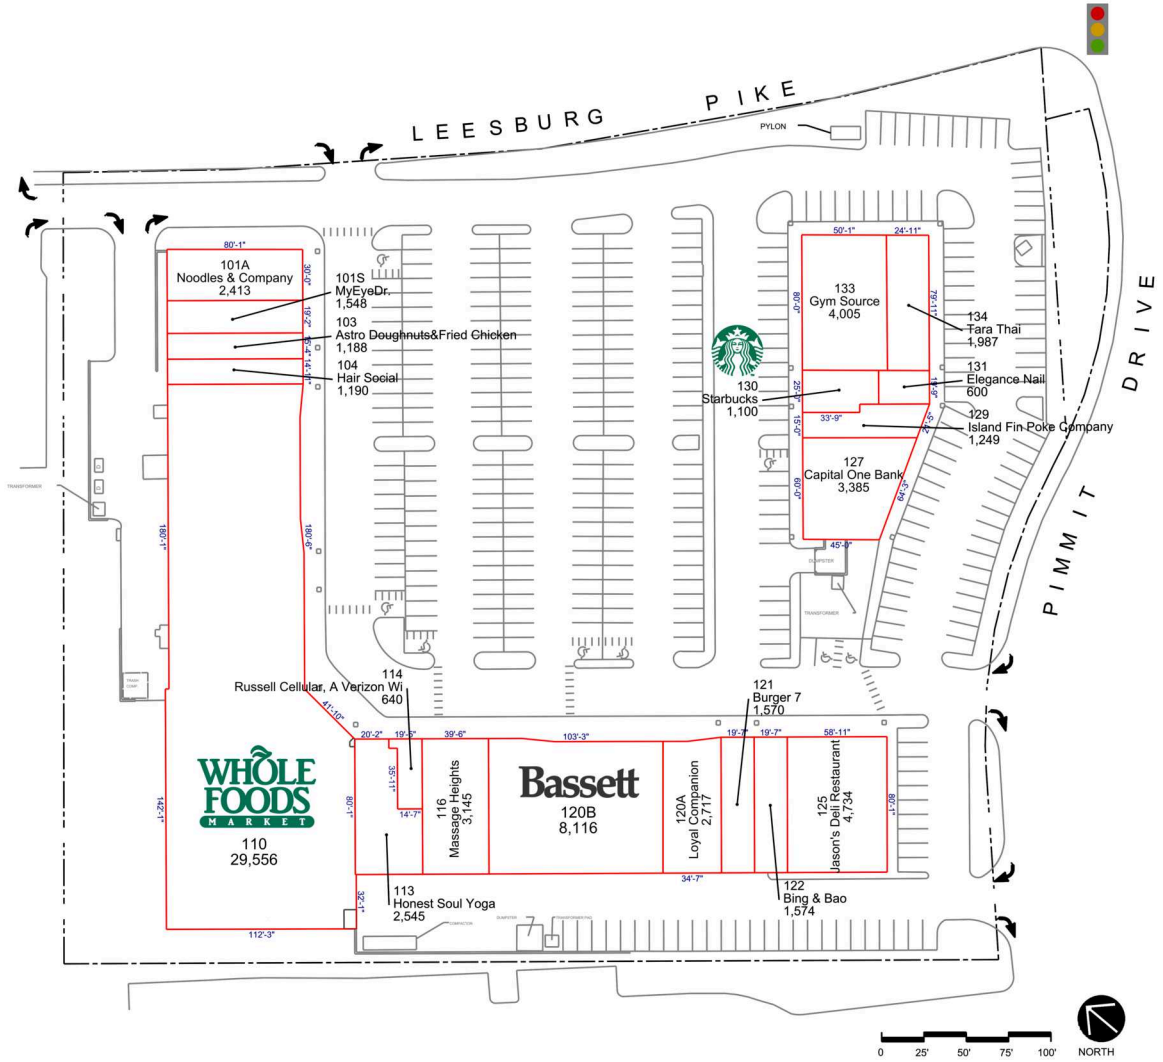

IDYLWOOD PLAZA

Falls Church, VA

LEASING CONTACT:

Emily Gagliardi | egagliardi@federalrealty.com | (301) 998-8158

www.federalrealty.com/idylwood

The parties acknowledge that this Plan is for identification purposes only and does not constitute any covenant, representations, or warranty by Landlord that any existing or future conditions shown exists, or that, if they do exist, will continue to exist through out all or any part of the lease term, except to the extent such covenant, representation or warranty is expressly set forth in the Lease.