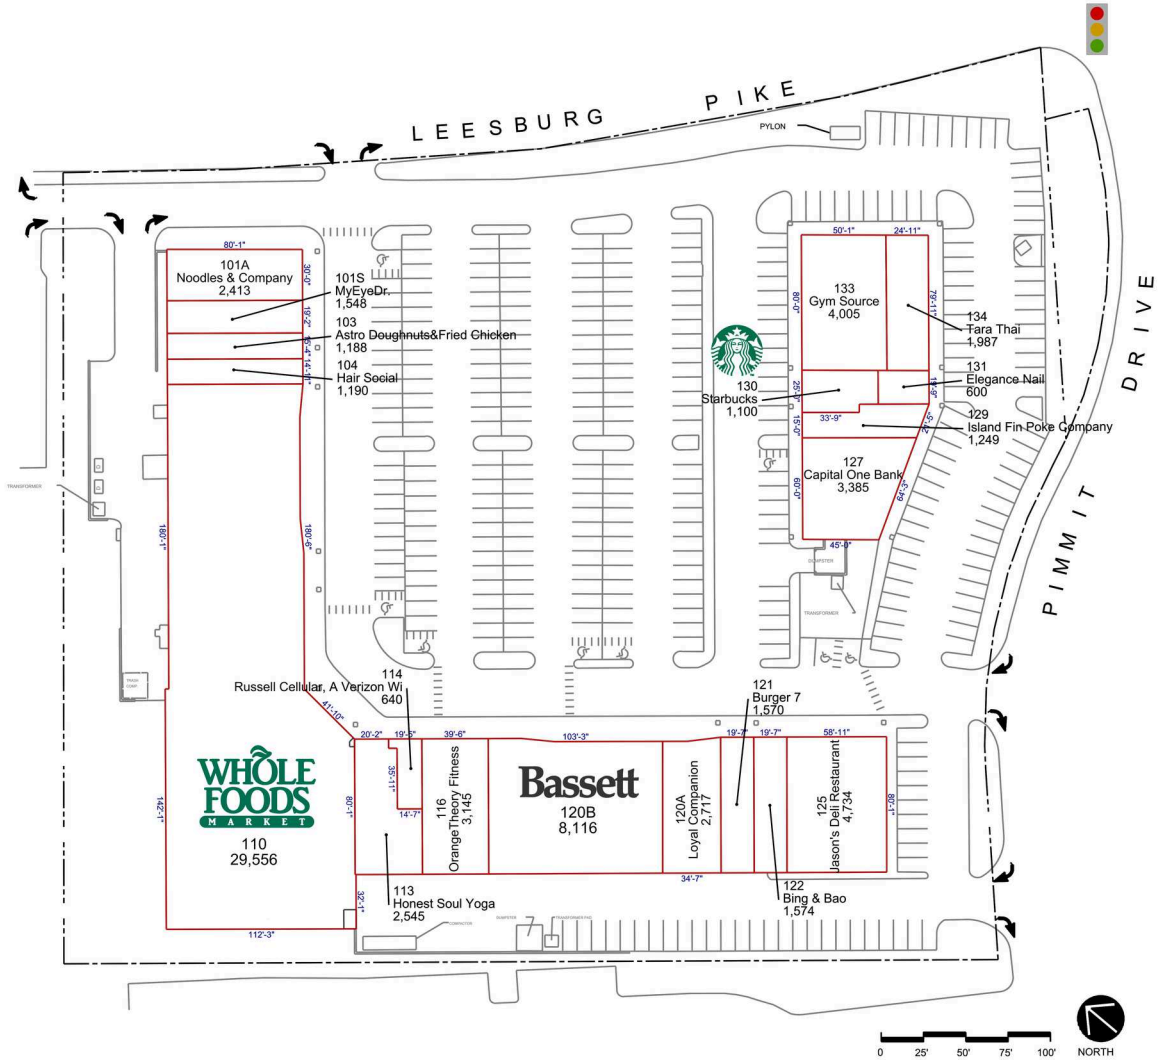

IDYLWOOD PLAZA

Falls Church, VA

LEASING CONTACT:

Emily Gagliardi | egagliardi@federalrealty.com | (301) 998-8158

www.federalrealty.com/idylwood

The parties acknowledge that this Plan is for identification purposes only and does not constitute any covenant, representations, or warranty by Landlord that any existing or future conditions shown exists, or that, if they do exist, will continue to exist through out all or any part of the lease term, except to the extent such covenant, representation or warranty is expressly set forth in the Lease.