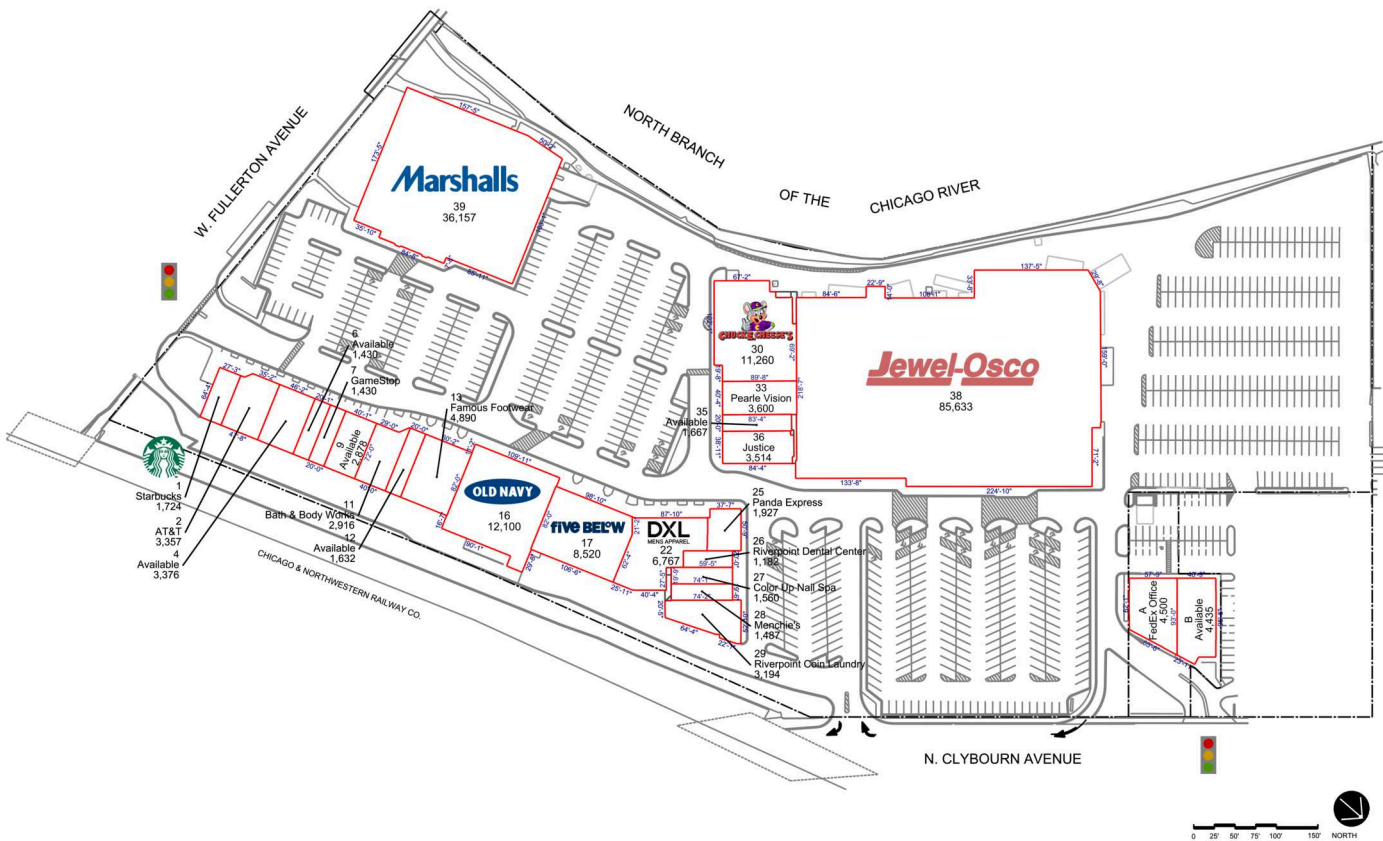

RIVERPOINT CENTER

Chicago, IL

LEASING CONTACT:

Liz Ryan | lyryan@federalrealty.com | (617) 684-1508

www.federalrealty.com/riverpointcenter

The parties acknowledge that this Plan is for identification purposes only and does not constitute any covenant, representations, or warranty by Landlord that any existing or future conditions shown exists, or that, if they do exist, will continue to exist through out all or any part of the lease term, except to the extent such covenant, representation or warranty is expressly set forth in the Lease.