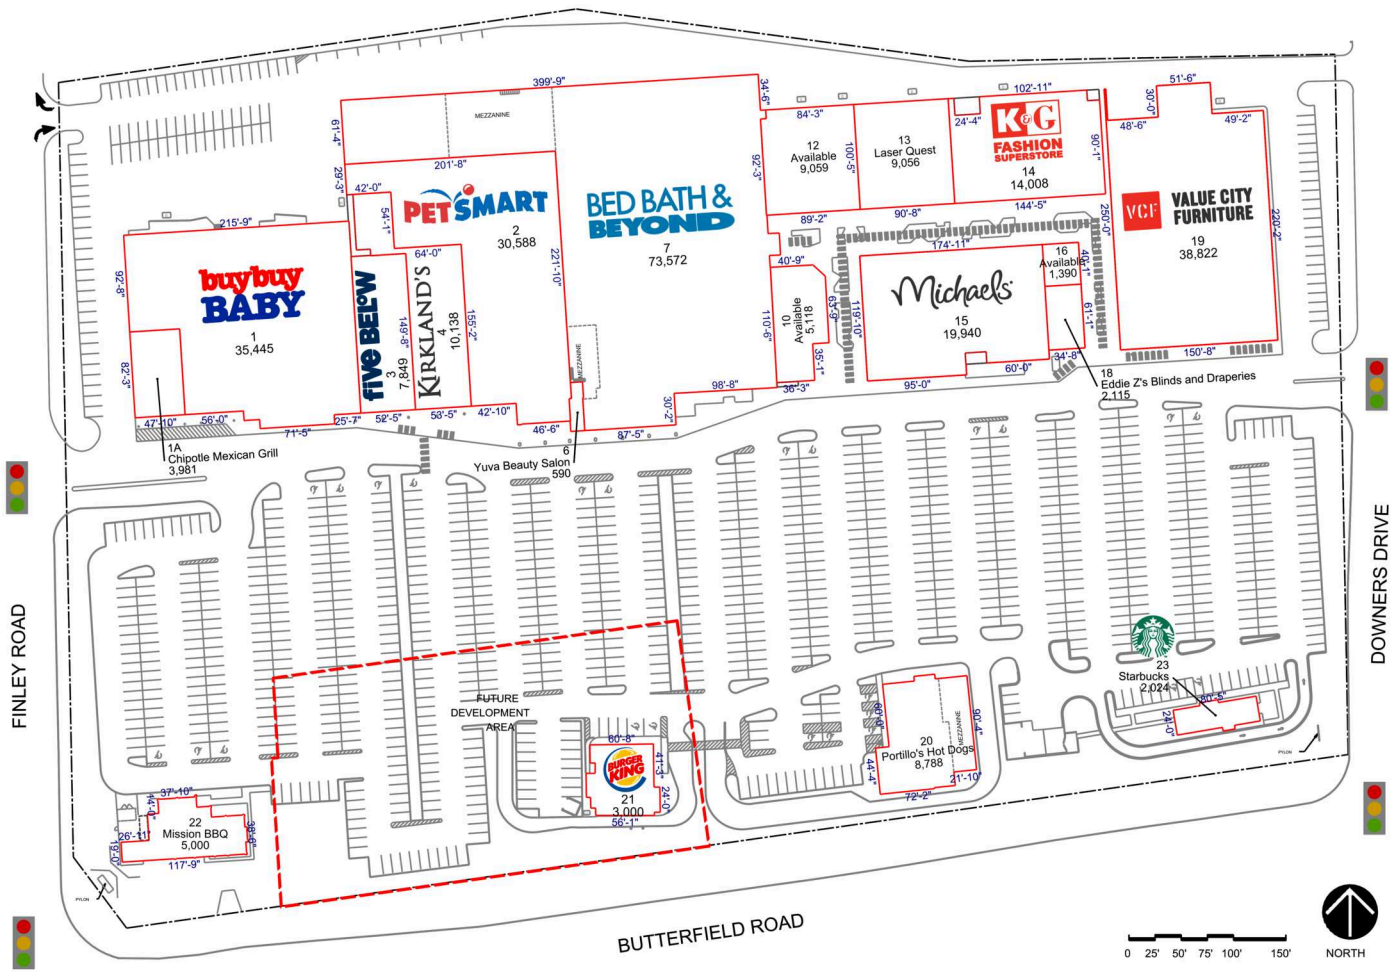

FINLEY SQUARE SHOPPING CENTER

Downers Grove, IL

LEASING CONTACT:

Liz Ryan | lyryan@federalrealty.com | (617) 684-1508

www.federalrealty.com/finley

The parties acknowledge that this Plan is for identification purposes only and does not constitute any covenant, representations, or warranty by Landlord that any existing or future conditions shown exists, or that, if they do exist, will continue to exist through out all or any part of the lease term, except to the extent such covenant, representation or warranty is expressly set forth in the Lease.