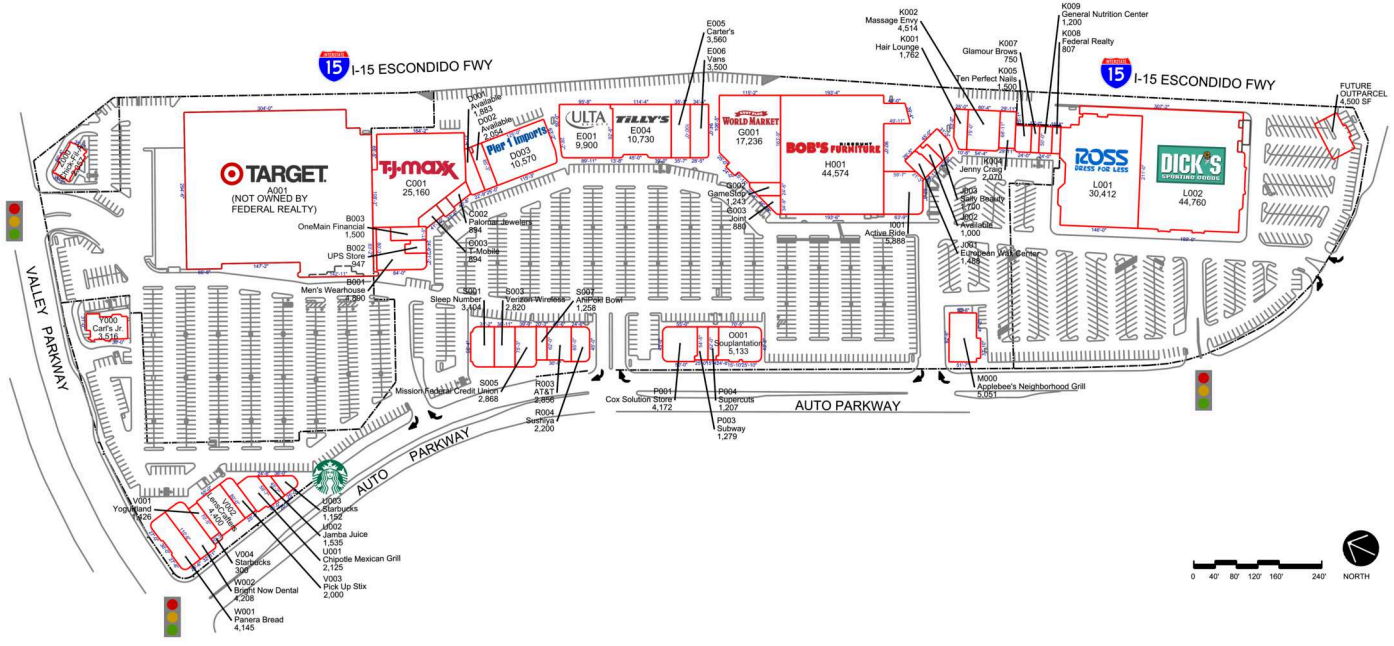

ESCONDIDO PROMENADE

Escondido, CA

LEASING CONTACT:

Jeff Kreshek | jkreshek@federalrealty.com | (310) 414-5285
 Christian Irwin | cirwin@federalrealty.com | (310) 414-5286

www.federalrealty.com/escondido

The parties acknowledge that this Plan is for identification purposes only and does not constitute any covenant, representations, or warranty by Landlord that any existing or future conditions shown exists, or that, if they do exist, will continue to exist through out all or any part of the lease term, except to the extent such covenant, representation or warranty is expressly set forth in the Lease.