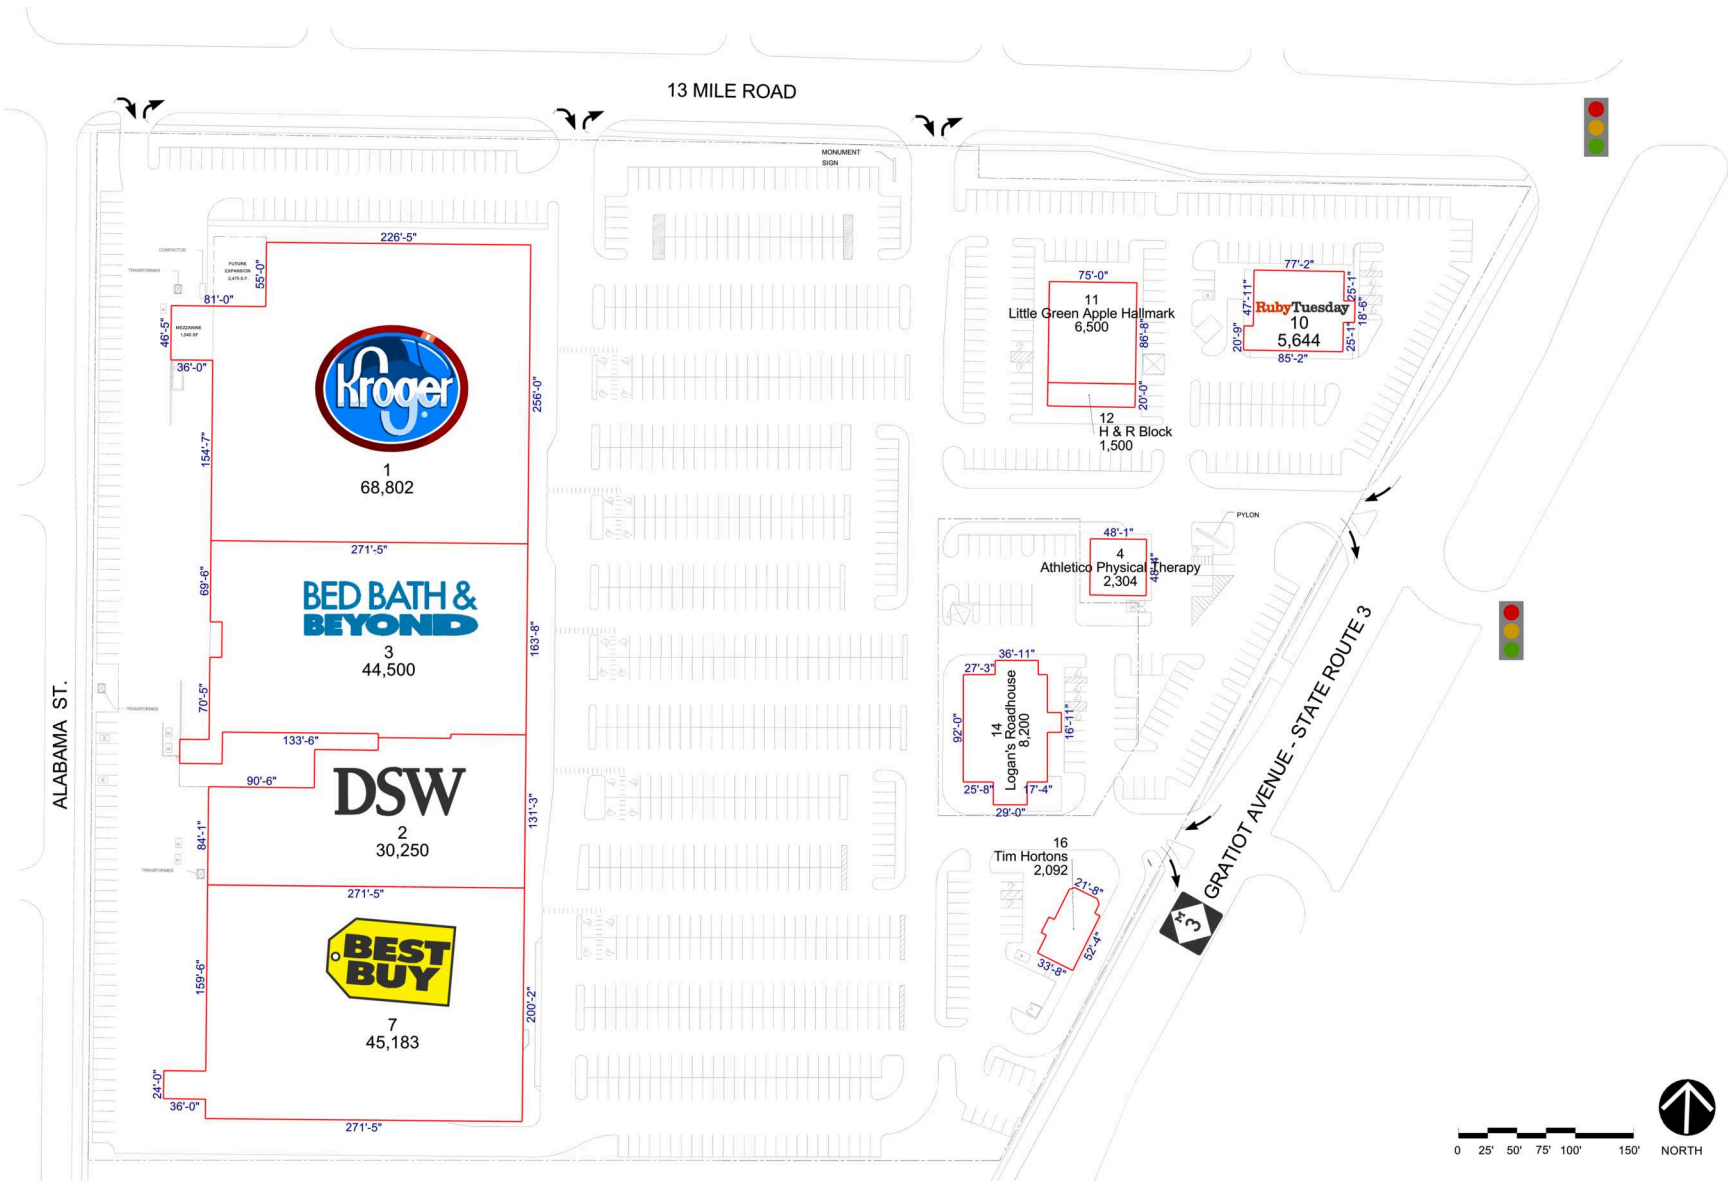

GRATIOT PLAZA

Roseville, MI

LEASING CONTACT:

Liz Ryan | lyan@federalrealty.com | (617) 684-1508

www.federalrealty.com/gratiot

The parties acknowledge that this Plan is for identification purposes only and does not constitute any covenant, representations, or warranty by Landlord that any existing or future conditions shown exists, or that, if they do exist, will continue to exist through out all or any part of the lease term, except to the extent such covenant, representation or warranty is expressly set forth in the Lease.