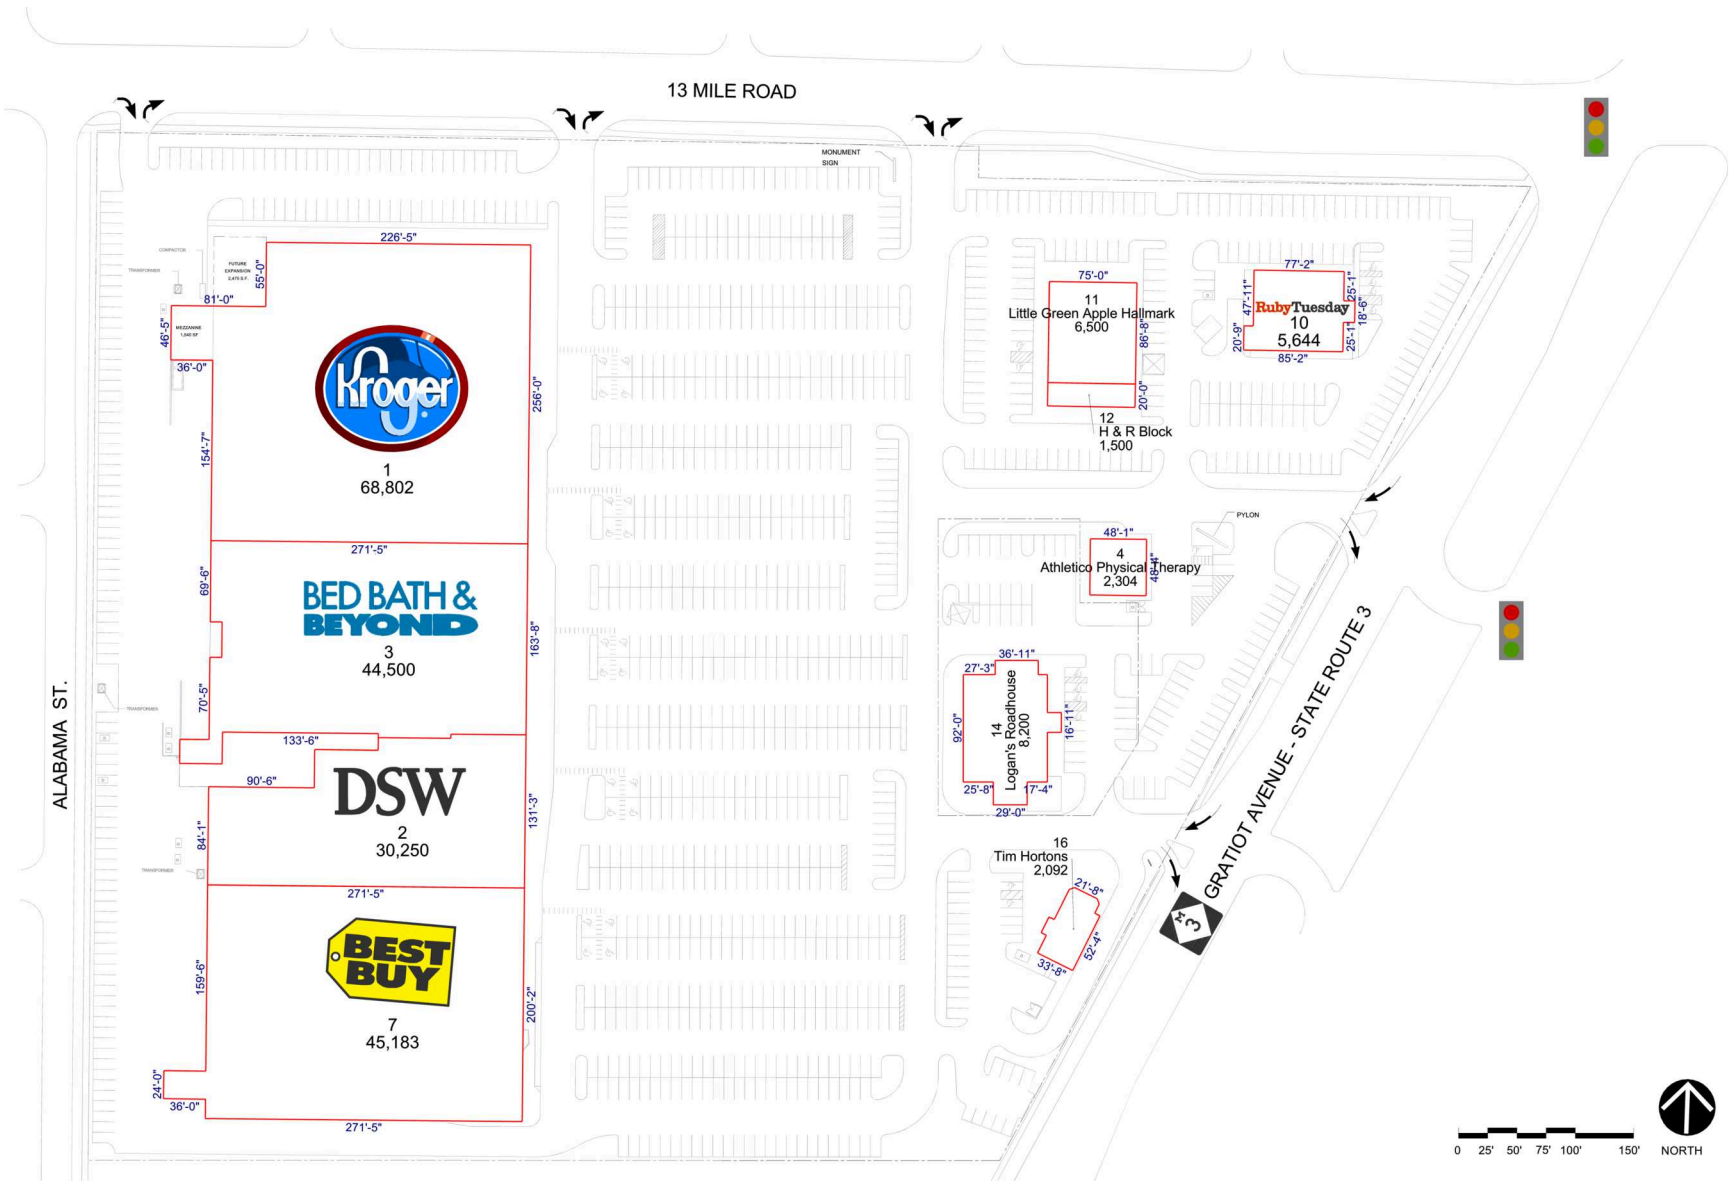

GRATIOT PLAZA

Roseville, MI

LEASING CONTACT:

Liz Ryan | lyan@federalrealty.com | (617) 684-1508

www.federalrealty.com/gratiot

The parties acknowledge that this Plan is for identification purposes only and does not constitute any covenant, representations, or warranty by Landlord that any existing or future conditions shown exists, or that, if they do exist, will continue to exist through out all or any part of the lease term, except to the extent such covenant, representation or warranty is expressly set forth in the Lease.