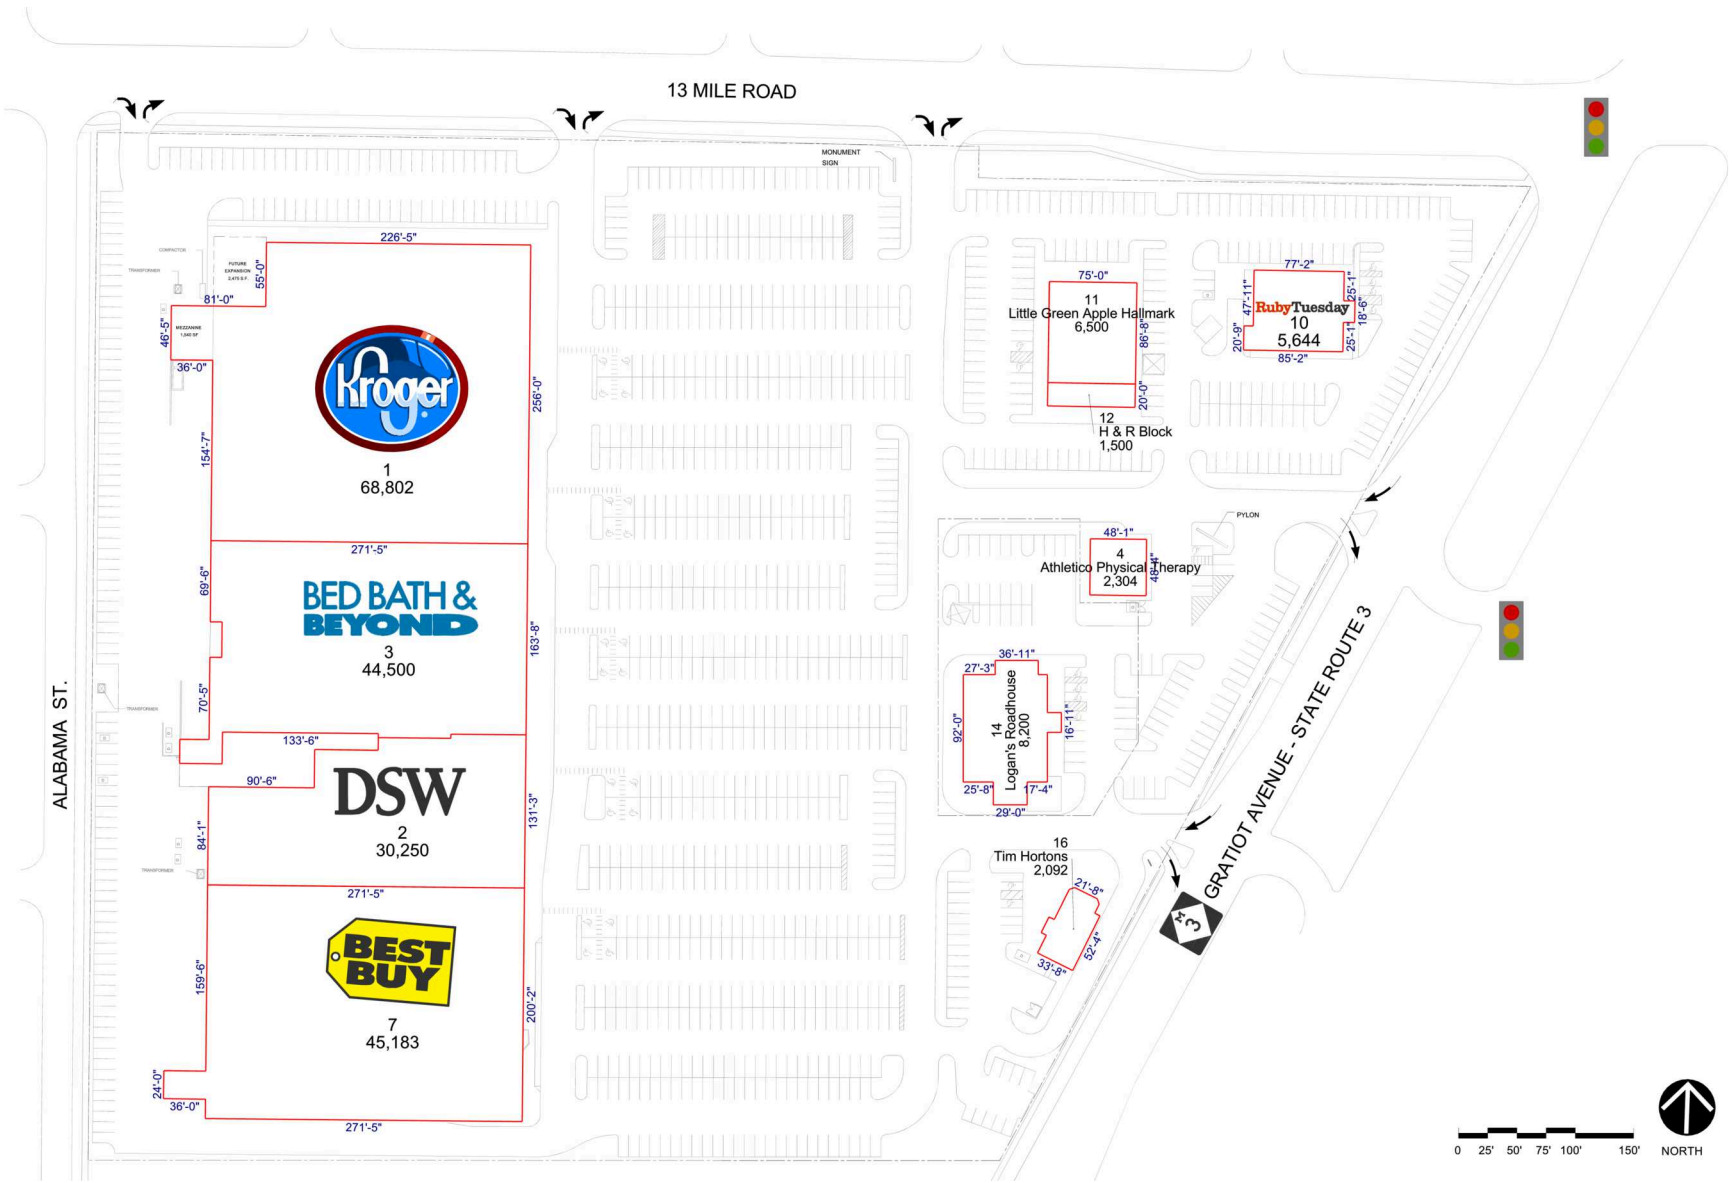

GRATIOT PLAZA

Roseville, MI

LEASING CONTACT:

Liz Ryan | lyan@federalrealty.com | (617) 684-1508

www.federalrealty.com/gratiot

The parties acknowledge that this Plan is for identification purposes only and does not constitute any covenant, representations, or warranty by Landlord that any existing or future conditions shown exists, or that, if they do exist, will continue to exist through out all or any part of the lease term, except to the extent such covenant, representation or warranty is expressly set forth in the Lease.