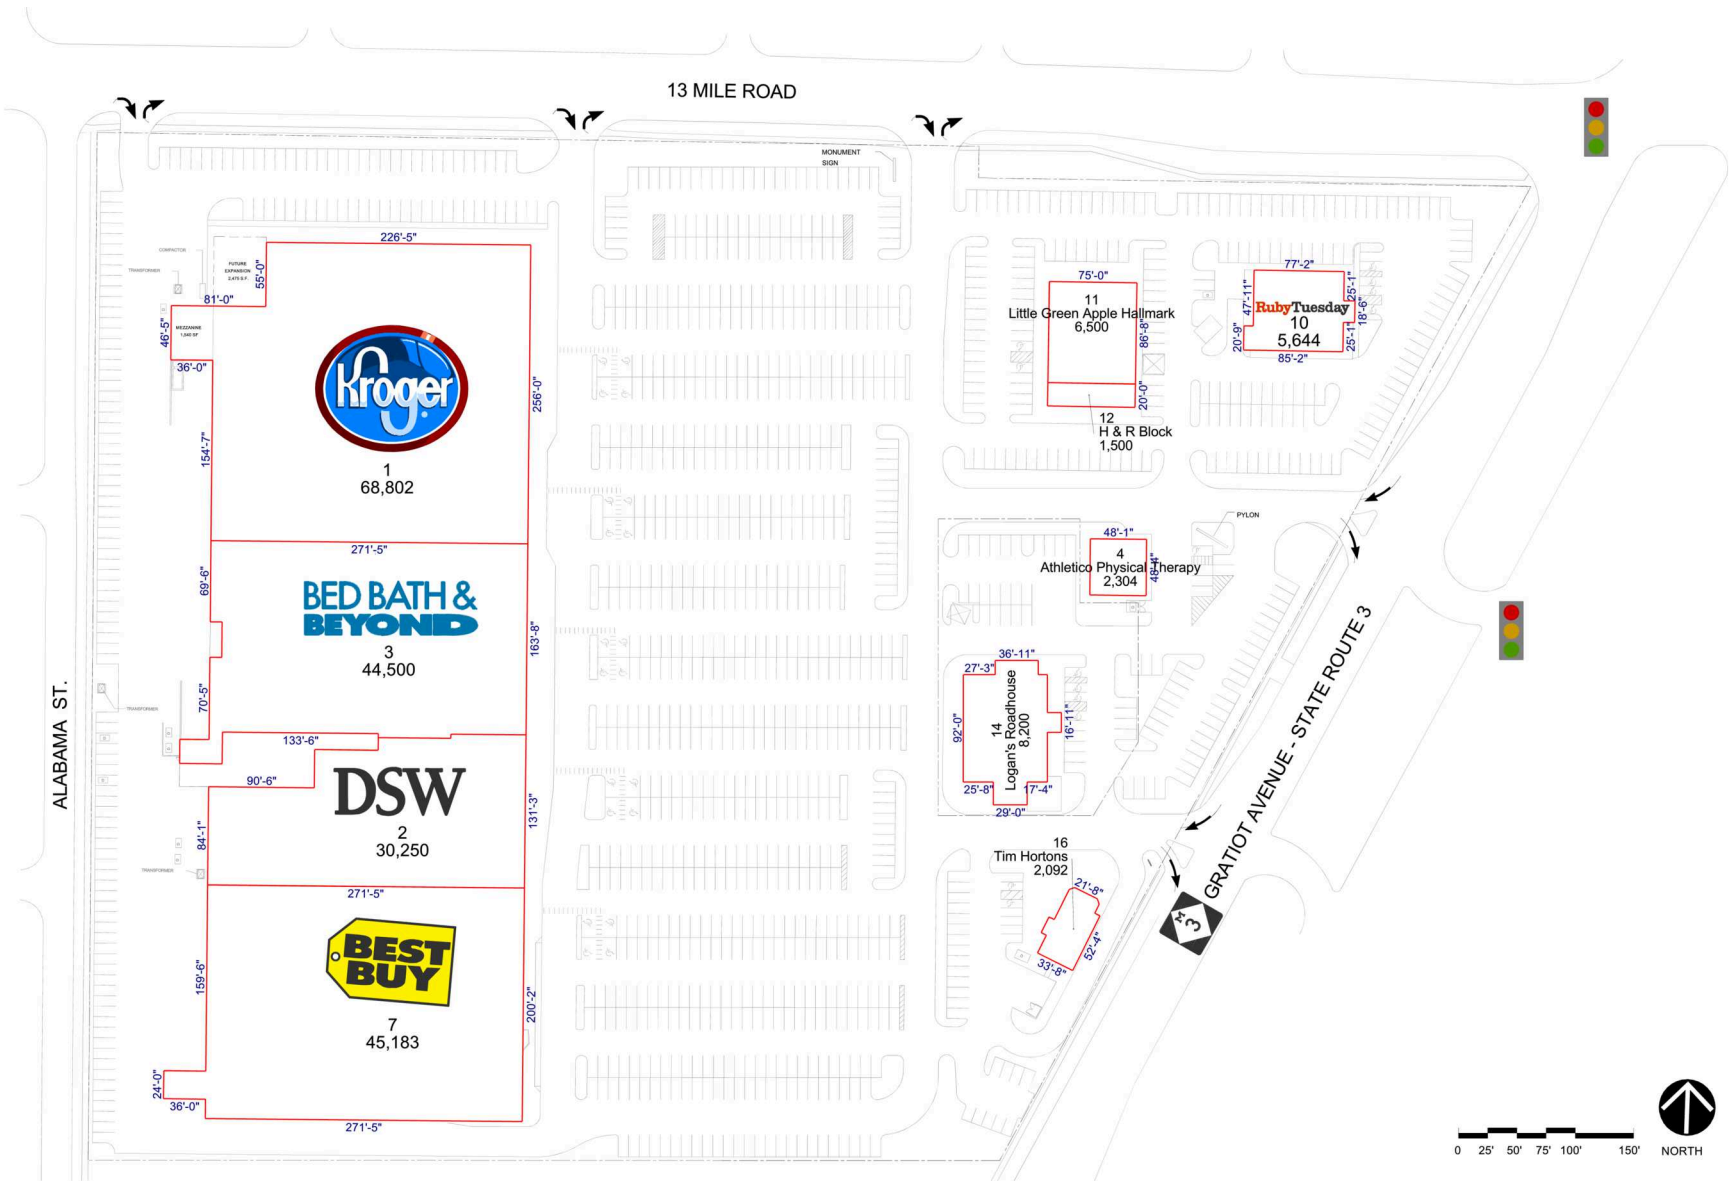

GRATIOT PLAZA

Roseville, MI

LEASING CONTACT:

Liz Ryan | lyryan@federalrealty.com | (617) 684-1508

www.federalrealty.com/gratiot

The parties acknowledge that this Plan is for identification purposes only and does not constitute any covenant, representations, or warranty by Landlord that any existing or future conditions shown exists, or that, if they do exist, will continue to exist through out all or any part of the lease term, except to the extent such covenant, representation or warranty is expressly set forth in the Lease.