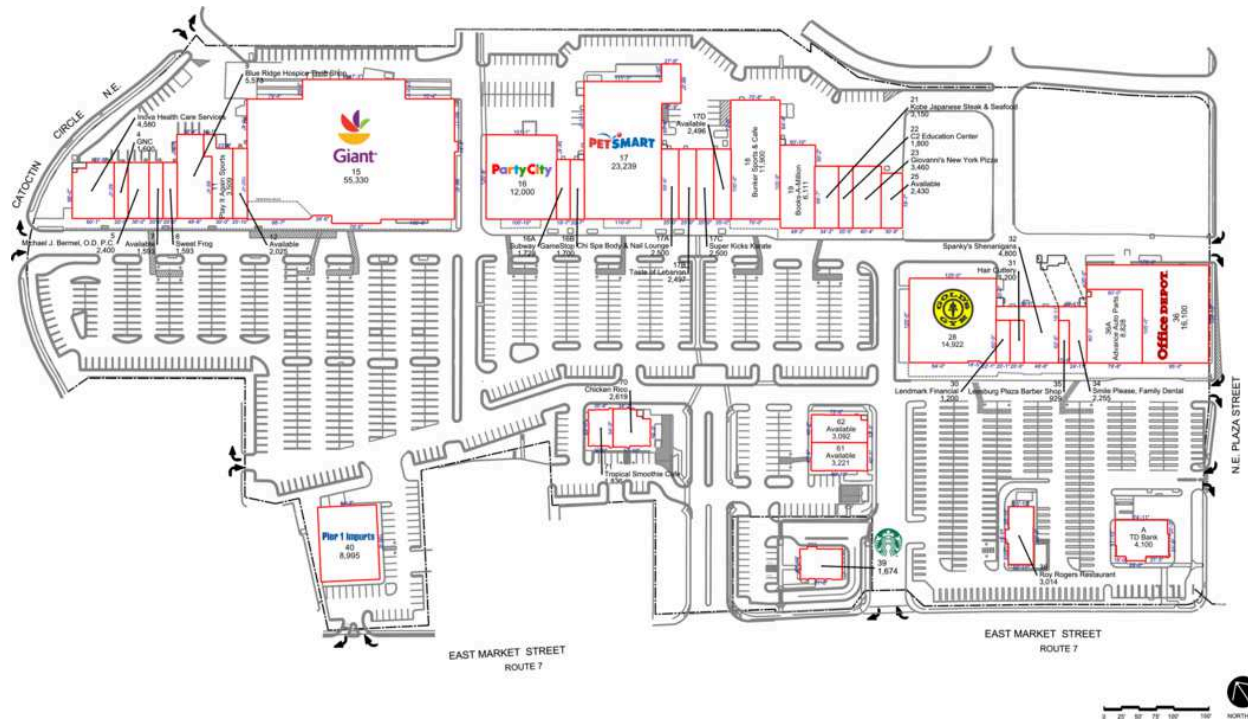

# Leesburg Plaza

<b>7 AVAILABLE</b>	1,593 SF	15 Giant Food	55,330 SF
<b>39 AVAILABLE</b>	1,620 SF	16 Party City	12,000 SF
<b>12 AVAILABLE</b>	2,025 SF	16A Subway	1,729 SF
<b>25 AVAILABLE</b>	2,430 SF	16B GameStop	1,700 SF
<b>17D AVAILABLE</b>	2,496 SF	17 PetSmart	23,239 SF
<b>62 AVAILABLE</b>	3,092 SF	17A Chi Spa Body & Nail Lounge	2,500 SF
<b>61 AVAILABLE</b>	3,221 SF	17B Taste of Lebanon	2,497 SF
A TD Bank	4,100 SF	17C Super Kicks Karate	2,500 SF
1 Inova Health Care Services	4,580 SF	18 Bunker Sports & Cafe	11,900 SF
4 GNC	1,600 SF	19 Books-A-Million	6,111 SF
5 Michael J. Bermel, O.D. P.C.	2,400 SF	21 Kobe Japanese Steak & Seafood	3,150 SF
8 Sweet Frog	1,593 SF	22 C2 Education Center	1,800 SF
9 Blue Ridge Hospice Thrift Shop	5,573 SF	23 Giovanni's New York Pizza	3,460 SF
11 Play it again Sports	3,509 SF	28 Reserved	14,922 SF

# Leesburg Plaza

---

30 Lendmark Financial	1,200 SF	36A Advance Auto Parts	8,828 SF
31 Hair Cuttery	1,200 SF	38 Roy Rogers Restaurant	3,014 SF
32 Spanky's Shenanigans	4,800 SF	39 Starbucks	1,674 SF
34 Smile Please, Family Dental	2,255 SF	40 Pier 1 Imports	8,995 SF
35 Leesburg Plaza Barber Shop	929 SF	70 Chicken Rico	2,619 SF
36 Office Depot	16,100 SF	71 Tropical Smoothie Cafe	1,836 SF