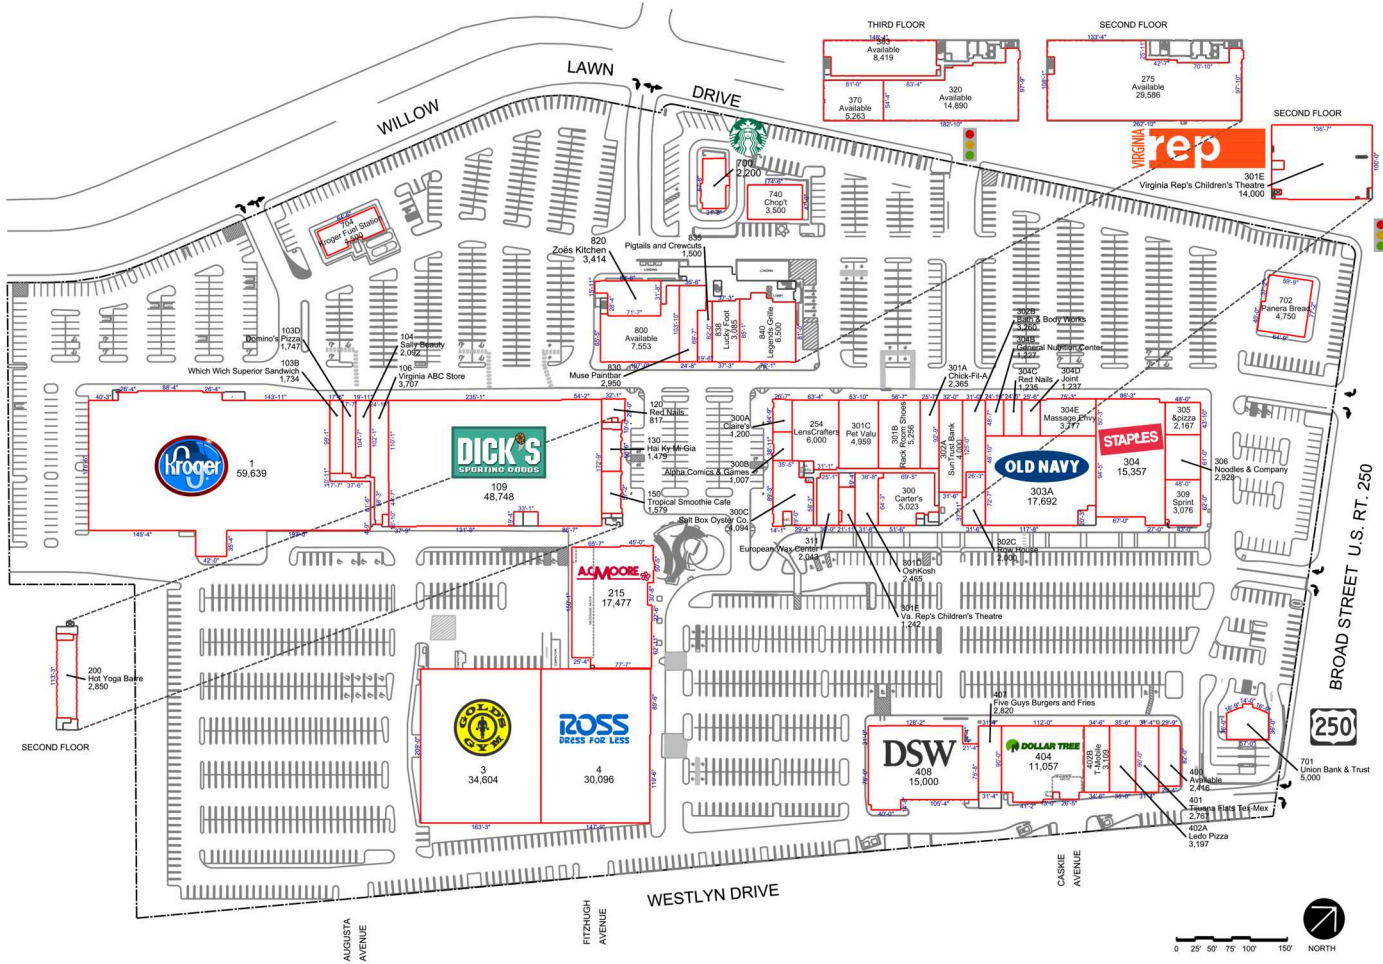

WILLOW LAWN

Richmond, VA

LEASING CONTACT:

Jenn Davidson | jdavidson@federalrealty.com | (301) 529-0004

www.federalrealty.com/willowlawn

The parties acknowledge that this Plan is for identification purposes only and does not constitute any covenant, representations, or warranty by Landlord that any existing or future conditions shown exists, or that, if they do exist, will continue to exist through out all or any part of the lease term, except to the extent such covenant, representation or warranty is expressly set forth in the Lease.