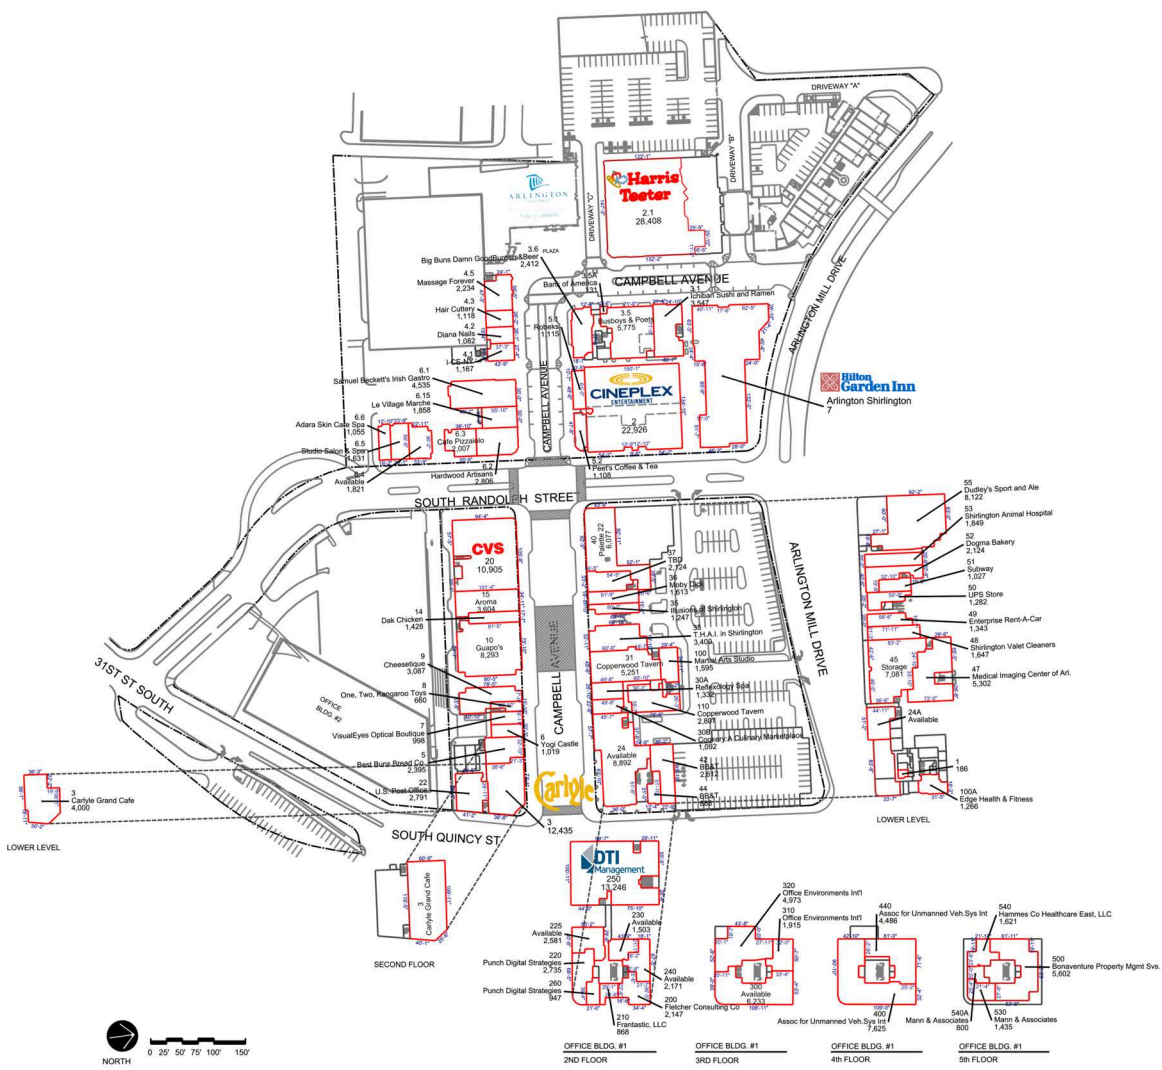

VILLAGE AT SHIRLINGTON

Arlington, VA

LEASING CONTACT:

Ralph Ours | rou@federalrealty.com | (301) 998-8154

www.federalrealty.com/villageatshirlington

The parties acknowledge that this Plan is for identification purposes only and does not constitute any covenant, representations, or warranty by Landlord that any existing or future conditions shown exists, or that, if they do exist, will continue to exist through out all or any part of the lease term, except to the extent such covenant, representation or warranty is expressly set forth in the Lease.